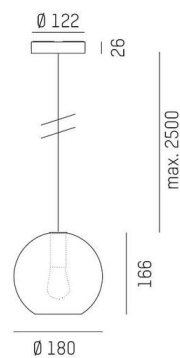

LOON

636-0131126000600

LOON MINI BALL PD SUSPENSION made of metal, black, similar to RAL 9005, shade made of hand-blown glass amber, light output direct, dimmability: not dimmable, cable black, fabric, adapter/ceiling base black, pendant length 2500mm, IP20

SKETCH

TECHNICAL DETAILS

Light source	AGL P45 4W
Number of sockets	1x
Socket	E14
Optics	hand-blown glass
Dimmability	not dimmable
Light emission area	direct
Voltage	220-240V 50/60Hz
Height [mm]	166
Length pendant [mm]	2500
Diameter [mm]	180
IP protection class	IP20
IP protection class	protection cl. I
Material	metal
Colour of body	black
RAL	9005
Colour of glass/shade	amber
Colour of adapter / ceiling base	black
Cable	black, fabric
Net weight [kg]	0.95
EAN number	9010506729900

Energy label

The values are rated values. Power and luminous flux are initially subject to a tolerance of +/- 10%.
Colour temperature tolerance: +/- 150 K. The values apply to an ambient temperature of 25°C unless otherwise specified.