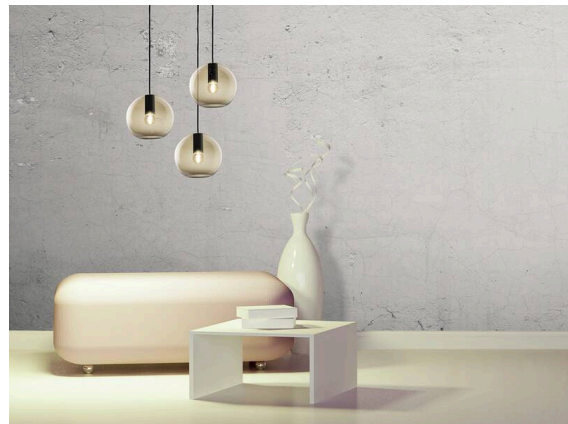

LOON

636-0131126000600

LOON MINI BALL PD SUSPENSION made of metal, black, similar to RAL 9005, shade made of hand-blown glass amber, light output direct, dimmability: not dimmable, cable black, fabric, adapter/ceiling base black, pendant length 2500mm, IP20

SKETCH

TECHNICAL DETAILS

Light source	AGL P45 4W
Number of sockets	1x
Socket	E14
Optics	hand-blown glass
Dimmability	not dimmable
Light emission area	direct
Voltage	220-240V 50/60Hz
Height [mm]	166
Length pendant [mm]	2500
Diameter [mm]	180
IP protection class	IP20
IP protection class	protection cl. I
Material	metal
Colour of body	black
RAL	9005
Colour of glass/shade	amber
Colour of adapter / ceiling base	black
Cable	black, fabric
Net weight [kg]	0.95
EAN number	9010506729900