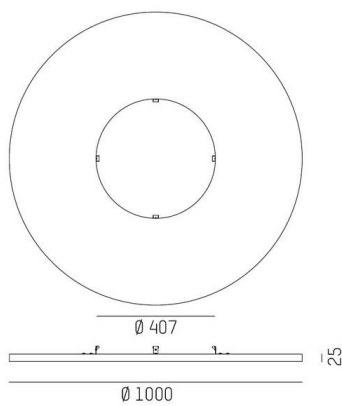

## SKETCH

## TECHNICAL DETAILS

Height [mm]	25
Diameter [mm]	1000
Protrusion [mm]	407
Material	recycled PET fibre acoustically effective
Colour of body	grey
Net weight [kg]	2.06
EAN number	9010870363526

Energy label