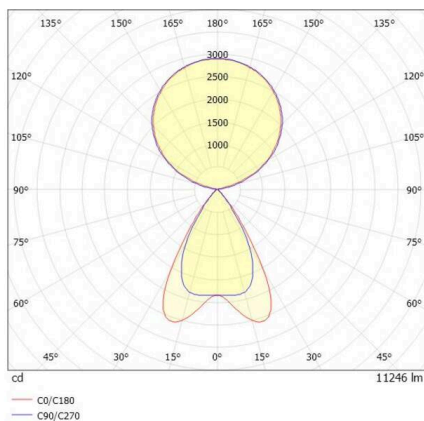

LENS

646-11512052405t

LENS SHORT QUAD F FLOOR LAMP made of die-cast aluminium, white, similar to RAL 9016, lens optic with anti-glare grid beam for quadruple workplace, light output direct / indirect, UGR <16, with converter, max. 525mA, dimmability: Push Dim, cable black, IP20 Membrane switch with USB connection (max.0,5A)

SKETCH

TECHNICAL DETAILS

Light source	LED
System performance [W]	179
Luminous flux [lm]	22492
Current sec. [mA]	525
Colour temperature	4000K
CRI	>80
UGR	<16
Optics	lens optics with glare control louvre
Converter	with converter
Dimmability	Push Dim
Light emission area	direct / indirect
Beam angle	for quadruple workplace
Voltage	220-240V AC/DC
Length [mm]	2626
Width [mm]	35
Height [mm]	2065
IP protection class	IP20
IP protection class	protection cl. I
IK value	IK05
Material	die-cast aluminium
Colour of body	white
RAL	9016
Cable	black
Lifetime [h]	L80 B10 50 000
Energy efficiency class	E
Number of luminaires B16A	18
Net weight [kg]	14,25
EAN number	9010506805277

LIGHT DISTRIBUTION CURVE

Energy label

The values are rated values. Power and luminous flux are initially subject to a tolerance of +/- 10%. Colour temperature tolerance: +/- 150 K. The values apply to an ambient temperature of 25°C unless otherwise specified.