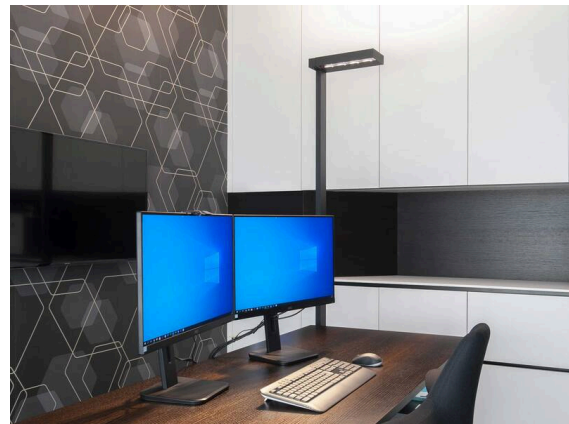

CONCEPT

723-00112011466t

CONCEPT RIGHT F FLOOR LAMP made of aluminium, black, similar to RAL 9005, microfaceted free-form reflector beam for single workplace, light output direct / indirect 30:70, UGR <19, with converter, max. 1500mA, dimmability: Push Dim, cable black, IP20 Membrane switch with USB connection (max.1A)

SKETCH

TECHNICAL DETAILS

Light source	LED
System performance [W]	70
Luminous flux [lm]	7710
Current sec. [mA]	1500
Colour temperature	4000K
CRI	>80
UGR	<19
Optics	microfaceted free-form reflector
Converter	with converter
Dimmability	Push Dim
Light emission area	direct / indirect 30:70
Beam angle	for single workplace
Voltage	220-240V AC/DC
Length [mm]	355
Width [mm]	131
Height [mm]	2077
IP protection class	IP20
IP protection class	protection cl. I
Material	aluminium
Colour of body	black
RAL	9005
Cable	black
Lifetime [h]	L80 B10 50 000
Energy efficiency class	D
Number of luminaires B16A	24
Net weight [kg]	12.80
EAN number	9010506308358