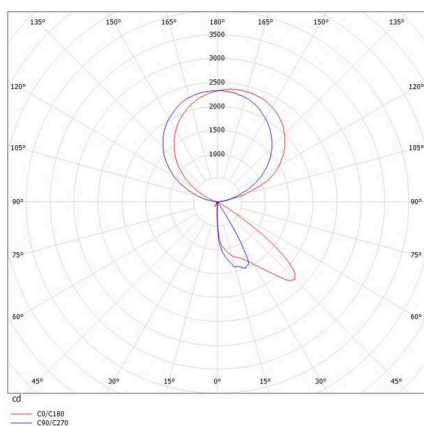

CONCEPT

723-00112011466t

CONCEPT RIGHT F FLOOR LAMP made of aluminium, black, similar to RAL 9005, microfaceted free-form reflector beam for single workplace, light output direct / indirect 30:70, UGR <19, with converter, max. 1500mA, dimmability: Push Dim, cable black, IP20 Membrane switch with USB connection (max.1A)

SKETCH

TECHNICAL DETAILS

Light source	LED
System performance [W]	70
Luminous flux [lm]	7710
Current sec. [mA]	1500
Colour temperature	4000K
CRI	>80
UGR	<19
Optics	microfaceted free-form reflector
Converter	with converter
Dimmability	Push Dim
Light emission area	direct / indirect 30:70
Beam angle	for single workplace
Voltage	220-240V AC/DC
Length [mm]	355
Width [mm]	131
Height [mm]	2077
IP protection class	IP20
IP protection class	protection cl. I
Material	aluminium
Colour of body	black
RAL	9005
Cable	black
Lifetime [h]	L80 B10 50 000
Energy efficiency class	D
Number of luminaires B16A	24
Net weight [kg]	12.80
EAN number	9010506308358

LIGHT DISTRIBUTION CURVE

Energy label

The values are rated values. Power and luminous flux are initially subject to a tolerance of +/- 10%.  
Colour temperature tolerance: +/- 150 K. The values apply to an ambient temperature of 25°C unless otherwise specified.