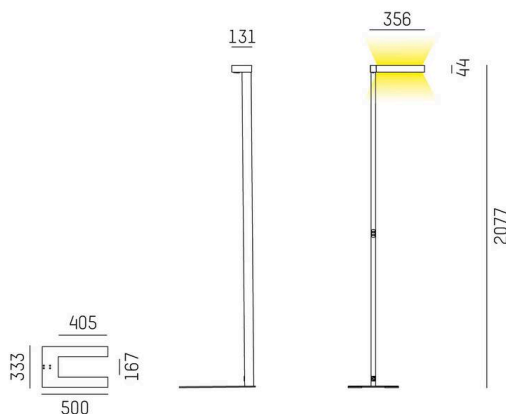

CONCEPT

723-00112011466t

CONCEPT RIGHT F FLOOR LAMP made of aluminium, black, similar to RAL 9005, microfaceted free-form reflector beam for single workplace, light output direct / indirect 30:70, UGR <19, with converter, max. 1500mA, dimmability: Push Dim, cable black, IP20 Membrane switch with USB connection (max.1A)

SKETCH

TECHNICAL DETAILS

Light source	LED
System performance [W]	70
Luminous flux [lm]	7710
Current sec. [mA]	1500
Colour temperature	4000K
CRI	>80
UGR	<19
Optics	microfaceted free-form reflector
Converter	with converter
Dimmability	Push Dim
Light emission area	direct / indirect 30:70
Beam angle	for single workplace
Voltage	220-240V AC/DC
Length [mm]	355
Width [mm]	131
Height [mm]	2077
IP protection class	IP20
IP protection class	protection cl. I
Material	aluminium
Colour of body	black
RAL	9005
Cable	black
Lifetime [h]	L80 B10 50 000
Energy efficiency class	D
Number of luminaires B16A	24
Net weight [kg]	12.80
EAN number	9010506308358

LIGHT DISTRIBUTION CURVE

Energy label

The values are rated values. Power and luminous flux are initially subject to a tolerance of +/- 10%.  
Colour temperature tolerance: +/- 150 K. The values apply to an ambient temperature of 25°C unless otherwise specified.