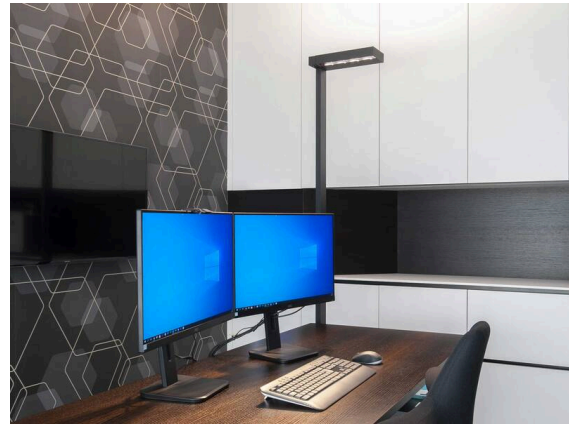

CONCEPT

723-00112011955t

CONCEPT RIGHT F FLOOR LAMP made of aluminium, white, similar to RAL 9016, microfaceted free-form reflector beam for single workplace, light output direct / indirect 30:70, UGR <19, with converter, max. 1500mA, dimmability: Push Dim, cable black, IP20 Membrane switch with USB connection (max.1A)

SKETCH

TECHNICAL DETAILS

Light source	LED
System performance [W]	70
Luminous flux [lm]	7400
Current sec. [mA]	1500
Colour temperature	3000K
CRI	>80
UGR	<19
Optics	microfaceted free-form reflector
Converter	with converter
Dimmability	Push Dim
Light emission area	direct / indirect 30:70
Beam angle	for single workplace
Voltage	220-240V AC/DC
Length [mm]	355
Width [mm]	131
Height [mm]	2077
IP protection class	IP20
IP protection class	protection cl. I
Material	aluminium
Colour of body	white
RAL	9016
Cable	black
Lifetime [h]	L80 B10 50 000
Energy efficiency class	D
Number of luminaires B16A	24
Net weight [kg]	12.94
EAN number	9010506308341