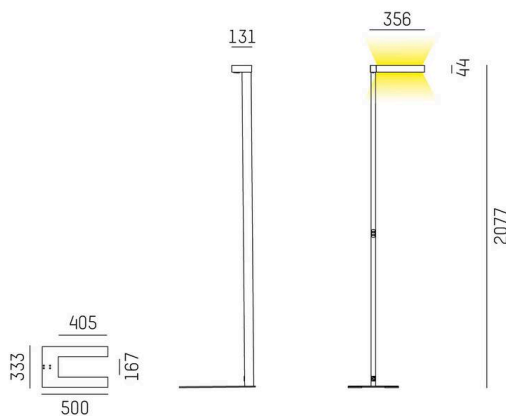

CONCEPT

723-00112011955t

CONCEPT RIGHT F FLOOR LAMP made of aluminium, white, similar to RAL 9016, microfaceted free-form reflector beam for single workplace, light output direct / indirect 30:70, UGR <19, with converter, max. 1500mA, dimmability: Push Dim, cable black, IP20 Membrane switch with USB connection (max.1A)

SKETCH

TECHNICAL DETAILS

Light source	LED
System performance [W]	70
Luminous flux [lm]	7400
Current sec. [mA]	1500
Colour temperature	3000K
CRI	>80
UGR	<19
Optics	microfaceted free-form reflector
Converter	with converter
Dimmability	Push Dim
Light emission area	direct / indirect 30:70
Beam angle	for single workplace
Voltage	220-240V AC/DC
Length [mm]	355
Width [mm]	131
Height [mm]	2077
IP protection class	IP20
IP protection class	protection cl. I
Material	aluminium
Colour of body	white
RAL	9016
Cable	black
Lifetime [h]	L80 B10 50 000
Energy efficiency class	D
Number of luminaires B16A	24
Net weight [kg]	12.94
EAN number	9010506308341

LIGHT DISTRIBUTION CURVE

Energy label

The values are rated values. Power and luminous flux are initially subject to a tolerance of +/- 10%.  
Colour temperature tolerance: +/- 150 K. The values apply to an ambient temperature of 25°C unless otherwise specified.