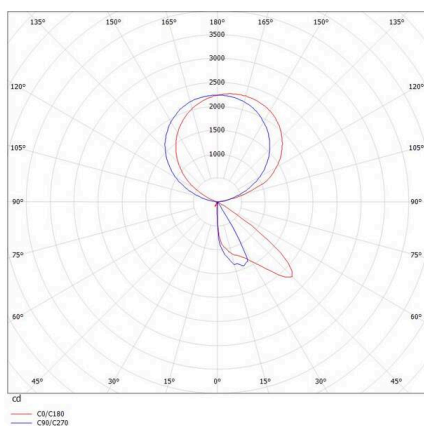

CONCEPT

723-00112011955t

CONCEPT RIGHT F FLOOR LAMP made of aluminium, white, similar to RAL 9016, microfaceted free-form reflector beam for single workplace, light output direct / indirect 30:70, UGR <19, with converter, max. 1500mA, dimmability: Push Dim, cable black, IP20 Membrane switch with USB connection (max.1A)

SKETCH

TECHNICAL DETAILS

Light source	LED
System performance [W]	70
Luminous flux [lm]	7400
Current sec. [mA]	1500
Colour temperature	3000K
CRI	>80
UGR	<19
Optics	microfaceted free-form reflector
Converter	with converter
Dimmability	Push Dim
Light emission area	direct / indirect 30:70
Beam angle	for single workplace
Voltage	220-240V AC/DC
Length [mm]	355
Width [mm]	131
Height [mm]	2077
IP protection class	IP20
IP protection class	protection cl. I
Material	aluminium
Colour of body	white
RAL	9016
Cable	black
Lifetime [h]	L80 B10 50 000
Energy efficiency class	D
Number of luminaires B16A	24
Net weight [kg]	12.94
EAN number	9010506308341

LIGHT DISTRIBUTION CURVE

Energy label

The values are rated values. Power and luminous flux are initially subject to a tolerance of +/- 10%.  
Colour temperature tolerance: +/- 150 K. The values apply to an ambient temperature of 25°C unless otherwise specified.