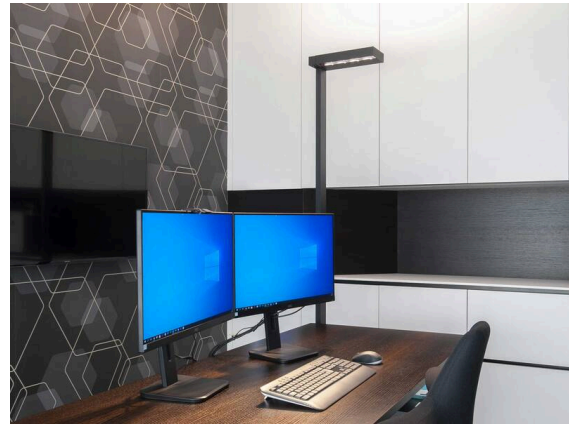

CONCEPT

723-00112011455t

CONCEPT RIGHT F FLOOR LAMP made of aluminium, white, similar to RAL 9016, microfaceted free-form reflector beam for single workplace, light output direct / indirect 30:70, UGR <19, with converter, max. 1500mA, dimmability: Push Dim, cable black, IP20 Membrane switch with USB connection (max.1A)

SKETCH

TECHNICAL DETAILS

Light source	LED
System performance [W]	70
Luminous flux [lm]	7710
Current sec. [mA]	1500
Colour temperature	4000K
CRI	>80
UGR	<19
Optics	microfaceted free-form reflector
Converter	with converter
Dimmability	Push Dim
Light emission area	direct / indirect 30:70
Beam angle	for single workplace
Voltage	220-240V AC/DC
Length [mm]	355
Width [mm]	131
Height [mm]	2077
IP protection class	IP20
IP protection class	protection cl. I
Material	aluminium
Colour of body	white
RAL	9016
Cable	black
Lifetime [h]	L80 B10 50 000
Energy efficiency class	D
Number of luminaires B16A	24
Net weight [kg]	12.94
EAN number	9010506308334