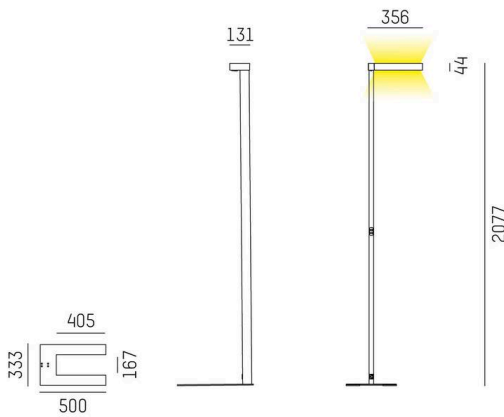

CONCEPT

723-00112011455t

CONCEPT RIGHT F FLOOR LAMP made of aluminium, white, similar to RAL 9016, microfaceted free-form reflector beam for single workplace, light output direct / indirect 30:70, UGR <19, with converter, max. 1500mA, dimmability: Push Dim, cable black, IP20 Membrane switch with USB connection (max.1A)

SKETCH

TECHNICAL DETAILS

Light source	LED
System performance [W]	70
Luminous flux [lm]	7710
Current sec. [mA]	1500
Colour temperature	4000K
CRI	>80
UGR	<19
Optics	microfaceted free-form reflector
Converter	with converter
Dimmability	Push Dim
Light emission area	direct / indirect 30:70
Beam angle	for single workplace
Voltage	220-240V AC/DC
Length [mm]	355
Width [mm]	131
Height [mm]	2077
IP protection class	IP20
IP protection class	protection cl. I
Material	aluminium
Colour of body	white
RAL	9016
Cable	black
Lifetime [h]	L80 B10 50 000
Energy efficiency class	D
Number of luminaires B16A	24
Net weight [kg]	12.94
EAN number	9010506308334

LIGHT DISTRIBUTION CURVE

Energy label

The values are rated values. Power and luminous flux are initially subject to a tolerance of +/- 10%.
Colour temperature tolerance: +/- 150 K. The values apply to an ambient temperature of 25°C unless otherwise specified.