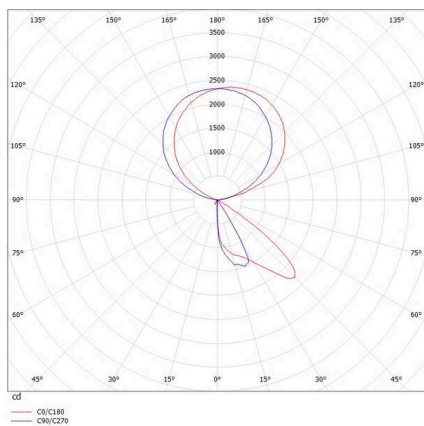

CONCEPT

723-00112011455t

CONCEPT RIGHT F FLOOR LAMP made of aluminium, white, similar to RAL 9016, microfaceted free-form reflector beam for single workplace, light output direct / indirect 30:70, UGR <19, with converter, max. 1500mA, dimmability: Push Dim, cable black, IP20 Membrane switch with USB connection (max.1A)

SKETCH

TECHNICAL DETAILS

Light source	LED
System performance [W]	70
Luminous flux [lm]	7710
Current sec. [mA]	1500
Colour temperature	4000K
CRI	>80
UGR	<19
Optics	microfaceted free-form reflector
Converter	with converter
Dimmability	Push Dim
Light emission area	direct / indirect 30:70
Beam angle	for single workplace
Voltage	220-240V AC/DC
Length [mm]	355
Width [mm]	131
Height [mm]	2077
IP protection class	IP20
IP protection class	protection cl. I
Material	aluminium
Colour of body	white
RAL	9016
Cable	black
Lifetime [h]	L80 B10 50 000
Energy efficiency class	D
Number of luminaires B16A	24
Net weight [kg]	12.94
EAN number	9010506308334

LIGHT DISTRIBUTION CURVE

Energy label

The values are rated values. Power and luminous flux are initially subject to a tolerance of +/- 10%.
Colour temperature tolerance: +/- 150 K. The values apply to an ambient temperature of 25°C unless otherwise specified.