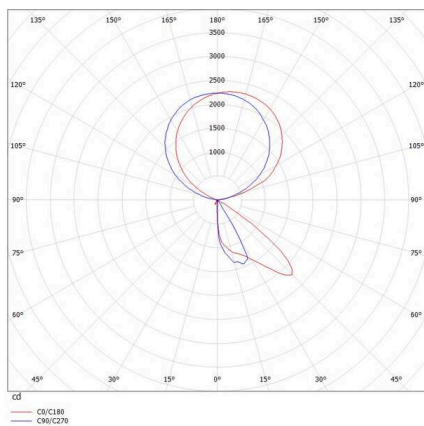

CONCEPT

723-001120119660

CONCEPT RIGHT F FLOOR LAMP made of aluminium, black, similar to RAL 9005, microfaceted free-form reflector beam for single workplace, light output direct / indirect 30:70, UGR <19, with converter, max. 1500mA, dimmability: not dimmable, cable black, IP20 Membrane switch with USB connection (max.1A)

SKETCH

TECHNICAL DETAILS

Light source	LED
System performance [W]	70
Luminous flux [lm]	7400
Current sec. [mA]	1500
Colour temperature	3000K
CRI	>80
UGR	<19
Optics	microfaceted free-form reflector
Converter	with converter
Dimmability	not dimmable
Light emission area	direct / indirect 30:70
Beam angle	for single workplace
Voltage	220-240V AC/DC
Length [mm]	355
Width [mm]	131
Height [mm]	2077
IP protection class	IP20
IP protection class	protection cl. I
Material	aluminium
Colour of body	black
RAL	9005
Cable	black
Lifetime [h]	L80 B10 50 000
Energy efficiency class	D
Number of luminaires B16A	24
Net weight [kg]	12.85
EAN number	9010506308327

LIGHT DISTRIBUTION CURVE

Energy label

The values are rated values. Power and luminous flux are initially subject to a tolerance of +/- 10%. Colour temperature tolerance: +/- 150 K. The values apply to an ambient temperature of 25°C unless otherwise specified.