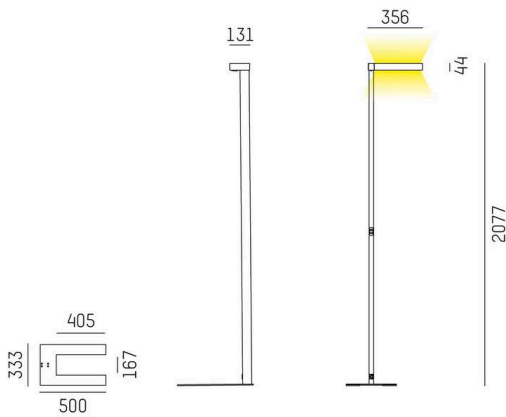

CONCEPT

723-001120119660

CONCEPT RIGHT F FLOOR LAMP made of aluminium, black, similar to RAL 9005, microfaceted free-form reflector beam for single workplace, light output direct / indirect 30:70, UGR <19, with converter, max. 1500mA, dimmability: not dimmable, cable black, IP20 Membrane switch with USB connection (max.1A)

SKETCH

TECHNICAL DETAILS

Light source	LED
System performance [W]	70
Luminous flux [lm]	7400
Current sec. [mA]	1500
Colour temperature	3000K
CRI	>80
UGR	<19
Optics	microfaceted free-form reflector
Converter	with converter
Dimmability	not dimmable
Light emission area	direct / indirect 30:70
Beam angle	for single workplace
Voltage	220-240V AC/DC
Length [mm]	355
Width [mm]	131
Height [mm]	2077
IP protection class	IP20
IP protection class	protection cl. I
Material	aluminium
Colour of body	black
RAL	9005
Cable	black
Lifetime [h]	L80 B10 50 000
Energy efficiency class	D
Number of luminaires B16A	24
Net weight [kg]	12.85
EAN number	9010506308327

LIGHT DISTRIBUTION CURVE

Energy label

The values are rated values. Power and luminous flux are initially subject to a tolerance of +/- 10%. Colour temperature tolerance: +/- 150 K. The values apply to an ambient temperature of 25°C unless otherwise specified.