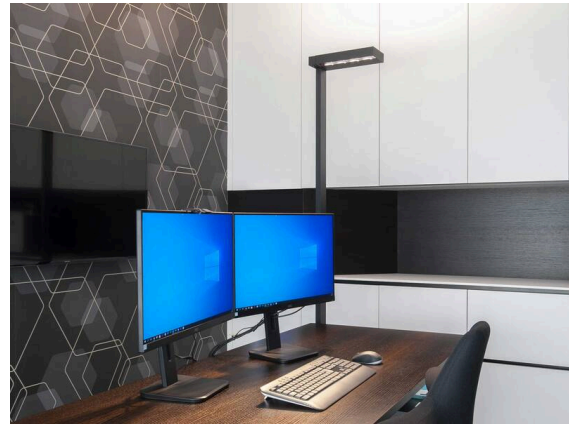

CONCEPT

723-001120119660

CONCEPT RIGHT F FLOOR LAMP made of aluminium, black, similar to RAL 9005, microfaceted free-form reflector beam for single workplace, light output direct / indirect 30:70, UGR <19, with converter, max. 1500mA, dimmability: not dimmable, cable black, IP20 Membrane switch with USB connection (max.1A)

SKETCH

TECHNICAL DETAILS

Light source	LED
System performance [W]	70
Luminous flux [lm]	7400
Current sec. [mA]	1500
Colour temperature	3000K
CRI	>80
UGR	<19
Optics	microfaceted free-form reflector
Converter	with converter
Dimmability	not dimmable
Light emission area	direct / indirect 30:70
Beam angle	for single workplace
Voltage	220-240V AC/DC
Length [mm]	355
Width [mm]	131
Height [mm]	2077
IP protection class	IP20
IP protection class	protection cl. I
Material	aluminium
Colour of body	black
RAL	9005
Cable	black
Lifetime [h]	L80 B10 50 000
Energy efficiency class	D
Number of luminaires B16A	24
Net weight [kg]	12.85
EAN number	9010506308327