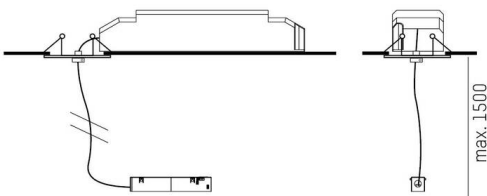

VALO

720-001270000660

TECHNICAL DETAILS

System performance [W]	MAX. 150
Converter	with converter
Dimmability	not dimmable
Voltage	220-240V 50/60Hz
Width [mm]	61
Height [mm]	49
Length pendant [mm]	4000
Ceiling cutout [mm]	100
Ceiling thickness [mm]	1-20
Mounting depth [mm]	120
IP protection class	IP20
IP protection class	protection cl. II
Material	steel sheet
Colour of body	black
RAL	9016
Colour of adapter / ceiling base	black
Cable	transparent
Number of luminaires B16A	15
Net weight [kg]	0.94
EAN number	9010506310009

SKETCH

1 - 20 mm

100 mm, ET 120 mm

Energy label

The values are rated values. Power and luminous flux are initially subject to a tolerance of +/- 10%.
 Colour temperature tolerance: +/- 150 K. The values apply to an ambient temperature of 25°C unless otherwise specified.