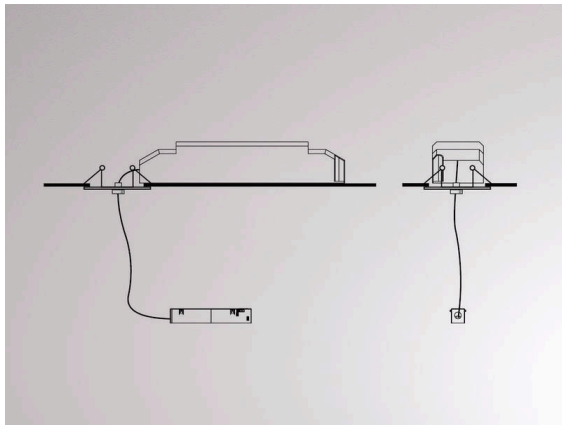

VALO

720-001270000660

TECHNICAL DETAILS

System performance [W]	MAX. 150
Converter	with converter
Dimmability	not dimmable
Voltage	220-240V 50/60Hz
Width [mm]	61
Height [mm]	49
Length pendant [mm]	4000
Ceiling cutout [mm]	100
Ceiling thickness [mm]	1-20
Mounting depth [mm]	120
IP protection class	IP20
IP protection class	protection cl. II
Material	steel sheet
Colour of body	black
RAL	9016
Colour of adapter / ceiling base	black
Cable	transparent
Number of luminaires B16A	15
Net weight [kg]	0.94
EAN number	9010506310009

SKETCH

1 - 20 mm

100 mm, ET 120 mm

Energy label

The values are rated values. Power and luminous flux are initially subject to a tolerance of +/- 10%.
 Colour temperature tolerance: +/- 150 K. The values apply to an ambient temperature of 25°C unless otherwise specified.