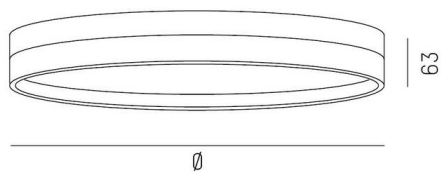

TURN ON 2

583-01131123061d000

TURN ON 2 SD WALL / CEILING LUMINAIRE made of aluminium, black, similar to RAL 9005, decor gold,opal diffuser light output direct, with converter, max. 700mA, dimmability: not dimmable, IP20

SKETCH

SYS 8W	Ø: 110mm
SYS 12W	Ø: 150mm
SYS 14W	Ø: 300mm
SYS 31W	Ø: 450mm

LIGHT DISTRIBUTION CURVE

TECHNICAL DETAILS

System performance [W]	14
Luminous flux [lm]	1200
Current sec. [mA]	700
Colour temperature	2700K
CRI	>90
Optics	opal diffuser
Converter	with converter
Dimmability	not dimmable
Light emission area	direct
Voltage	220-240V 50/60Hz
Height [mm]	63
Diameter [mm]	300
IP protection class	IP20
IP protection class	protection cl. I
IK value	IK06
Material	aluminium
Colour of body	black
RAL	9005
Colour of decor	gold
Lifetime [h]	L80 B10 50 000
Energy efficiency class	D
Number of luminaires B16A	50
Net weight [kg]	2.20
EAN number	9010506918908