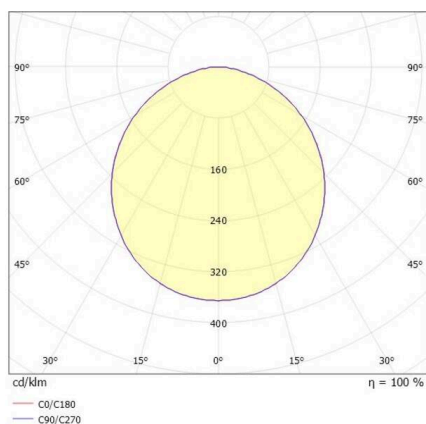

TURN ON 2

583-01131123061d000

TURN ON 2 SD WALL / CEILING LUMINAIRE made of aluminium, black, similar to RAL 9005, decor gold,opal diffuser light output direct, with converter, max. 700mA, dimmability: not dimmable, IP20

SKETCH

SYS 8W	Ø: 110mm
SYS 12W	Ø: 150mm
SYS 14W	Ø: 300mm
SYS 31W	Ø: 450mm

LIGHT DISTRIBUTION CURVE

TECHNICAL DETAILS

System performance [W]	14
Luminous flux [lm]	1200
Current sec. [mA]	700
Colour temperature	2700K
CRI	>90
Optics	opal diffuser
Converter	with converter
Dimmability	not dimmable
Light emission area	direct
Voltage	220-240V 50/60Hz
Height [mm]	63
Diameter [mm]	300
IP protection class	IP20
IP protection class	protection cl. I
IK value	IK06
Material	aluminium
Colour of body	black
RAL	9005
Colour of decor	gold
Lifetime [h]	L80 B10 50 000
Energy efficiency class	D
Number of luminaires B16A	50
Net weight [kg]	2.20
EAN number	9010506918908

Energy label

The values are rated values. Power and luminous flux are initially subject to a tolerance of +/- 10%.
Colour temperature tolerance: +/- 150 K. The values apply to an ambient temperature of 25°C unless otherwise specified.