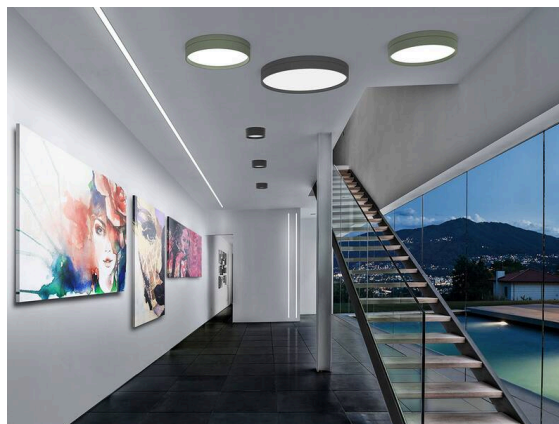

TURN ON 2

583-01131123061d000

TURN ON 2 SD WALL / CEILING LUMINAIRE made of aluminium, black, similar to RAL 9005, decor gold,opal diffuser light output direct, with converter, max. 700mA, dimmability: not dimmable, IP20

SKETCH

SYS 8W	Ø: 110mm
SYS 12W	Ø: 150mm
SYS 14W	Ø: 300mm
SYS 31W	Ø: 450mm

LIGHT DISTRIBUTION CURVE

TECHNICAL DETAILS

System performance [W]	14
Luminous flux [lm]	1200
Current sec. [mA]	700
Colour temperature	2700K
CRI	>90
Optics	opal diffuser
Converter	with converter
Dimmability	not dimmable
Light emission area	direct
Voltage	220-240V 50/60Hz
Height [mm]	63
Diameter [mm]	300
IP protection class	IP20
IP protection class	protection cl. I
IK value	IK06
Material	aluminium
Colour of body	black
RAL	9005
Colour of decor	gold
Lifetime [h]	L80 B10 50 000
Energy efficiency class	D
Number of luminaires B16A	50
Net weight [kg]	2.20
EAN number	9010506918908