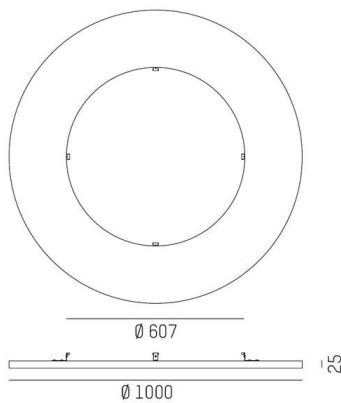

**MC BASIC ABSORBER**

**585-00605**

BOARD ROUND BIDO Acoustic element made of recycled PET fibre acoustically effective, white mottled, Bido Hängeleuchte separat ordern,

**SKETCH**

**TECHNICAL DETAILS**

Height [mm]	25
Diameter [mm]	1000
Protrusion [mm]	608
Material	recycled PET fibre acoustically effective
Colour of body	white mottled
Net weight [kg]	1.76
EAN number	9010870488458

Energy label

The values are rated values. Power and luminous flux are initially subject to a tolerance of +/- 10%.  
 Colour temperature tolerance: +/- 150 K. The values apply to an ambient temperature of 25°C unless otherwise specified.