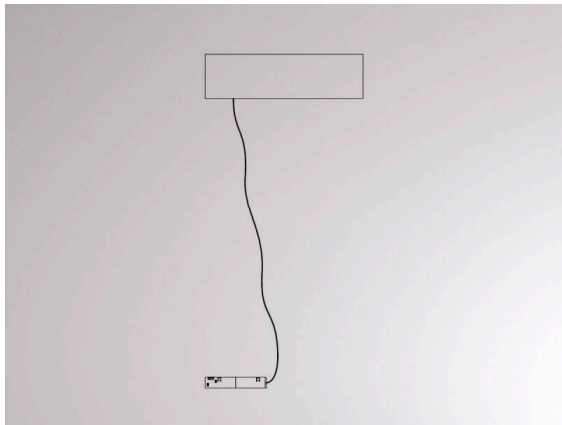

VALO

720-001260000550

TECHNICAL DETAILS

System performance [W]	MAX. 150
Converter	with converter
Dimmability	not dimmable
Voltage	220-240V 50/60Hz
Length [mm]	268
Width [mm]	70
Height [mm]	68
Length pendant [mm]	4000
IP protection class	IP20
IP protection class	protection cl. I
Material	steel sheet
Colour of body	white
RAL	9016
Colour of adapter / ceiling base	white
Cable	transparent
Number of luminaires B16A	15
Net weight [kg]	1.77
EAN number	9010506309942

SKETCH

Energy label

The values are rated values. Power and luminous flux are initially subject to a tolerance of +/- 10%.
 Colour temperature tolerance: +/- 150 K. The values apply to an ambient temperature of 25°C unless otherwise specified.