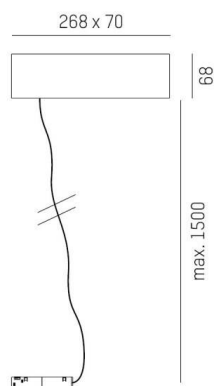

VALO

720-001260000550

TECHNICAL DETAILS

System performance [W]	MAX. 150
Converter	with converter
Dimmability	not dimmable
Voltage	220-240V 50/60Hz
Length [mm]	268
Width [mm]	70
Height [mm]	68
Length pendant [mm]	4000
IP protection class	IP20
IP protection class	protection cl. I
Material	steel sheet
Colour of body	white
RAL	9016
Colour of adapter / ceiling base	white
Cable	transparent
Number of luminaires B16A	15
Net weight [kg]	1.77
EAN number	9010506309942

SKETCH

Energy label

The values are rated values. Power and luminous flux are initially subject to a tolerance of +/- 10%.
 Colour temperature tolerance: +/- 150 K. The values apply to an ambient temperature of 25°C unless otherwise specified.