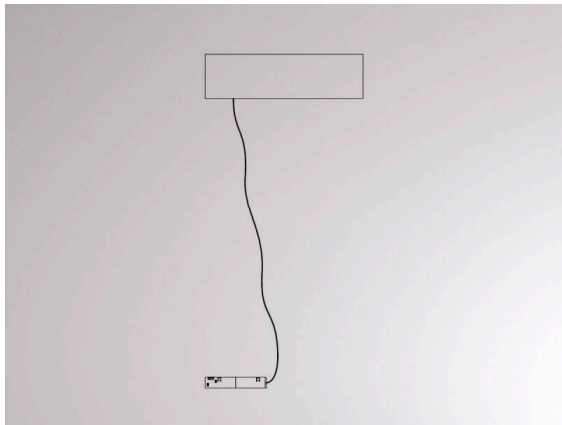

## TECHNICAL DETAILS

System performance [W]	MAX. 150
Converter	with converter
Dimmability	not dimmable
Voltage	220-240V 50/60Hz
Length [mm]	268
Width [mm]	70
Height [mm]	68
Length pendant [mm]	4000
IP protection class	IP20
IP protection class	protection cl. I
Material	steel sheet
Colour of body	white
RAL	9016
Colour of adapter / ceiling base	white
Cable	transparent
Number of luminaires B16A	15
Net weight [kg]	1.77
EAN number	9010506309942

## SKETCH

Energy label

The values are rated values. Power and luminous flux are initially subject to a tolerance of +/- 10%.  
Colour temperature tolerance: +/- 150 K. The values apply to an ambient temperature of 25°C unless otherwise specified.