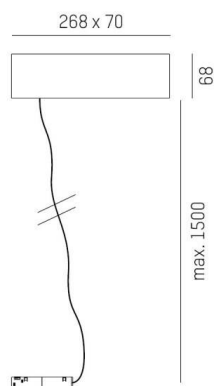

## VALO

720-001260000550

## TECHNICAL DETAILS

System performance [W]	MAX. 150
Converter	with converter
Dimmability	not dimmable
Voltage	220-240V 50/60Hz
Length [mm]	268
Width [mm]	70
Height [mm]	68
Length pendant [mm]	4000
IP protection class	IP20
IP protection class	protection cl. I
Material	steel sheet
Colour of body	white
RAL	9016
Colour of adapter / ceiling base	white
Cable	transparent
Number of luminaires B16A	15
Net weight [kg]	1.77
EAN number	9010506309942

## SKETCH

Energy label

The values are rated values. Power and luminous flux are initially subject to a tolerance of +/- 10%.  
Colour temperature tolerance: +/- 150 K. The values apply to an ambient temperature of 25°C unless otherwise specified.