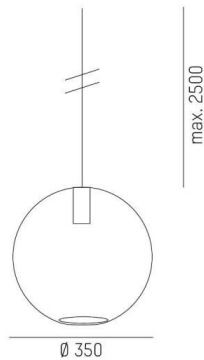

LOON

636-023123600600

LOON BALL PD SUSPENSION made of metal, black, similar to RAL 9005, shade made of hand-blown glass brown, light output direct, dimmability: not dimmable, cable black, fabric, adapter/ceiling base black, pendant length 2500mm, IP20

SKETCH

TECHNICAL DETAILS

| | |
|----------------------------------|------------------|
| Light source | AGL A60 7W |
| Number of sockets | 1x |
| Socket | E27 |
| Optics | hand-blown glass |
| Dimmability | not dimmable |
| Light emission area | direct |
| Voltage | 220-240V 50/60Hz |
| Length pendant [mm] | 2500 |
| Diameter [mm] | 350 |
| IP protection class | IP20 |
| IP protection class | protection cl. I |
| Material | metal |
| Colour of body | black |
| RAL | 9005 |
| Colour of glass/shade | brown |
| Colour of adapter / ceiling base | black |
| Cable | black, fabric |
| Net weight [kg] | 2.65 |
| EAN number | 9010506730074 |