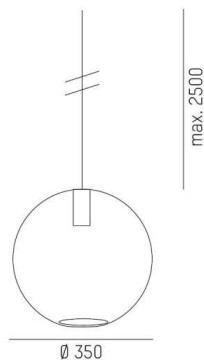

LOON

636-0231226000600

LOON BALL PD SUSPENSION made of metal, black, similar to RAL 9005, shade made of hand-blown glass amber, light output direct, dimmability: not dimmable, cable black, fabric, adapter/ceiling base black, pendant length 2500mm, IP20

SKETCH

TECHNICAL DETAILS

Light source	AGL A60 7W
Number of sockets	1x
Socket	E27
Optics	hand-blown glass
Dimmability	not dimmable
Light emission area	direct
Voltage	220-240V 50/60Hz
Length pendant [mm]	2500
Diameter [mm]	350
IP protection class	IP20
IP protection class	protection cl. I
Material	metal
Colour of body	black
RAL	9005
Colour of glass/shade	amber
Colour of adapter / ceiling base	black
Cable	black, fabric
Net weight [kg]	2.74
EAN number	9010506730067

Energy label

The values are rated values. Power and luminous flux are initially subject to a tolerance of +/- 10%.
Colour temperature tolerance: +/- 150 K. The values apply to an ambient temperature of 25°C unless otherwise specified.