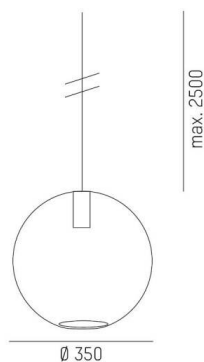

## LOON

636-0231216000600

LOON BALL PD SUSPENSION made of metal, black, similar to RAL 9005, shade made of hand-blown glass grey, light output direct, dimmability: not dimmable, cable black, fabric, adapter/ceiling base black, pendant length 2500mm, IP20

## TECHNICAL DETAILS

Light source	AGL A60 7W
Number of sockets	1x
Socket	E27
Optics	hand-blown glass
Dimmability	not dimmable
Light emission area	direct
Voltage	220-240V 50/60Hz
Length pendant [mm]	2500
Diameter [mm]	350
IP protection class	IP20
IP protection class	protection cl. I
Material	metal
Colour of body	black
RAL	9005
Colour of glass/shade	grey
Colour of adapter / ceiling base	black
Cable	black, fabric
Net weight [kg]	2.86
EAN number	9010506730050