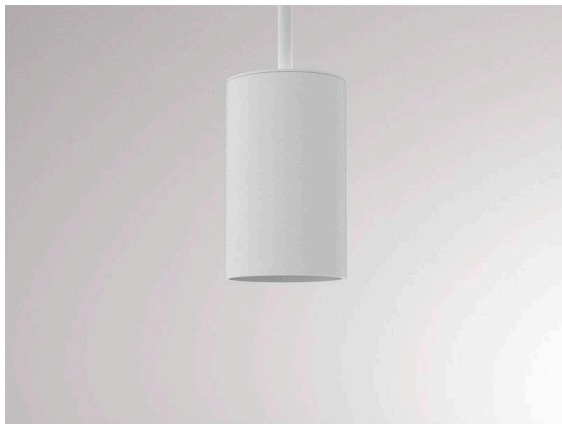

LOON

636-0290004000500

LOON BASE VOLARE SUSPENSION WITH 2-PH VOLARE ADAPTER made of metal, white, similar to RAL 9016, light output direct, dimmability: not dimmable, cable white, fabric, adapter/ceiling base grey, pendant length 2500mm, IP20 without shade,

SKETCH

TECHNICAL DETAILS

Light source	AGL A60 7W
Number of sockets	1x
Socket	E27
Dimmability	not dimmable
Light emission area	direct
Voltage	220-240V 50/60Hz
Length [mm]	2500
Height [mm]	80
Length pendant [mm]	2500
Diameter [mm]	50
IP protection class	IP20
IP protection class	protection cl. I
Material	metal
Colour of body	white
RAL	9016
Colour of adapter / ceiling base	grey
Cable	white, fabric
Net weight [kg]	0.33
EAN number	9010506729627