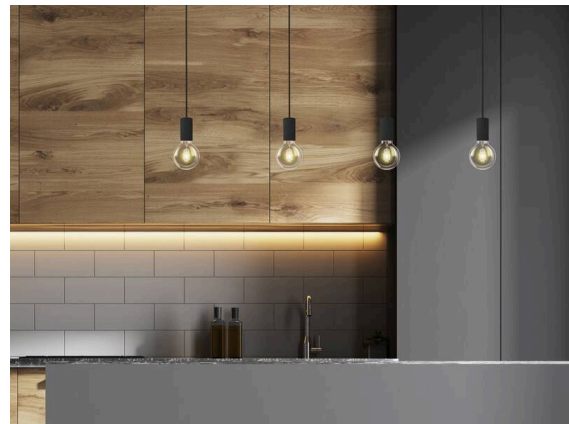

LOON

636-0290004000500

LOON BASE VOLARE SUSPENSION WITH 2-PH VOLARE ADAPTER made of metal, white, similar to RAL 9016, light output direct, dimmability: not dimmable, cable white, fabric, adapter/ceiling base grey, pendant length 2500mm, IP20 without shade,

SKETCH

TECHNICAL DETAILS

Light source	AGL A60 7W
Number of sockets	1x
Socket	E27
Dimmability	not dimmable
Light emission area	direct
Voltage	220-240V 50/60Hz
Length [mm]	2500
Height [mm]	80
Length pendant [mm]	2500
Diameter [mm]	50
IP protection class	IP20
IP protection class	protection cl. I
Material	metal
Colour of body	white
RAL	9016
Colour of adapter / ceiling base	grey
Cable	white, fabric
Net weight [kg]	0.33
EAN number	9010506729627