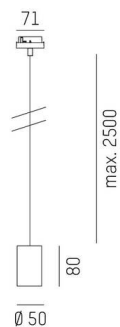

LOON

636-0290004000500

LOON BASE VOLARE SUSPENSION WITH 2-PH VOLARE ADAPTER made of metal, white, similar to RAL 9016, light output direct, dimmability: not dimmable, cable white, fabric, adapter/ceiling base grey, pendant length 2500mm, IP20 without shade,

SKETCH

TECHNICAL DETAILS

Light source	AGL A60 7W
Number of sockets	1x
Socket	E27
Dimmability	not dimmable
Light emission area	direct
Voltage	220-240V 50/60Hz
Length [mm]	2500
Height [mm]	80
Length pendant [mm]	2500
Diameter [mm]	50
IP protection class	IP20
IP protection class	protection cl. I
Material	metal
Colour of body	white
RAL	9016
Colour of adapter / ceiling base	grey
Cable	white, fabric
Net weight [kg]	0.33
EAN number	9010506729627

Energy label

The values are rated values. Power and luminous flux are initially subject to a tolerance of +/- 10%.
Colour temperature tolerance: +/- 150 K. The values apply to an ambient temperature of 25°C unless otherwise specified.