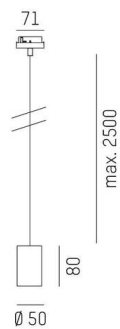

LOON

636-0290005000500

LOON BASE VOLARE SUSPENSION WITH 2-PH VOLARE ADAPTER made of metal, white, similar to RAL 9016, light output direct, dimmability: not dimmable, cable white, fabric, adapter/ceiling base white, pendant length 2500mm, IP20 without shade,

SKETCH

TECHNICAL DETAILS

Light source	AGL A60 7W
Number of sockets	1x
Socket	E27
Dimmability	not dimmable
Light emission area	direct
Voltage	220-240V 50/60Hz
Length [mm]	2500
Height [mm]	80
Length pendant [mm]	2500
Diameter [mm]	50
IP protection class	IP20
IP protection class	protection cl. I
Material	metal
Colour of body	white
RAL	9016
Colour of adapter / ceiling base	white
Cable	white, fabric
Net weight [kg]	0.33
EAN number	9010506729603

Energy label

The values are rated values. Power and luminous flux are initially subject to a tolerance of +/- 10%.
Colour temperature tolerance: +/- 150 K. The values apply to an ambient temperature of 25°C unless otherwise specified.