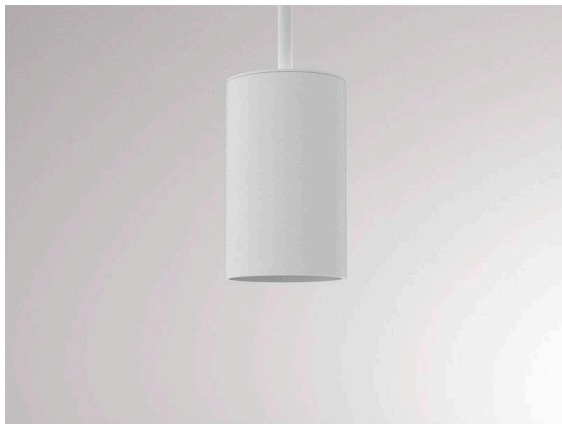

LOON

636-0290005000500

LOON BASE VOLARE SUSPENSION WITH 2-PH VOLARE ADAPTER made of metal, white, similar to RAL 9016, light output direct, dimmability: not dimmable, cable white, fabric, adapter/ceiling base white, pendant length 2500mm, IP20 without shade,

SKETCH

TECHNICAL DETAILS

Light source	AGL A60 7W
Number of sockets	1x
Socket	E27
Dimmability	not dimmable
Light emission area	direct
Voltage	220-240V 50/60Hz
Length [mm]	2500
Height [mm]	80
Length pendant [mm]	2500
Diameter [mm]	50
IP protection class	IP20
IP protection class	protection cl. I
Material	metal
Colour of body	white
RAL	9016
Colour of adapter / ceiling base	white
Cable	white, fabric
Net weight [kg]	0.33
EAN number	9010506729603