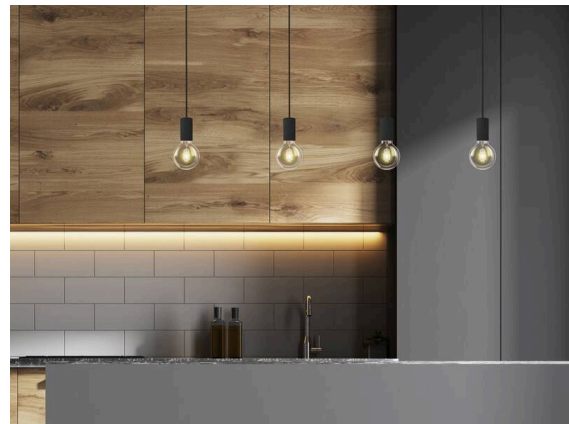

LOON

636-0290005000500

LOON BASE VOLARE SUSPENSION WITH 2-PH VOLARE ADAPTER made of metal, white, similar to RAL 9016, light output direct, dimmability: not dimmable, cable white, fabric, adapter/ceiling base white, pendant length 2500mm, IP20 without shade,

SKETCH

TECHNICAL DETAILS

Light source	AGL A60 7W
Number of sockets	1x
Socket	E27
Dimmability	not dimmable
Light emission area	direct
Voltage	220-240V 50/60Hz
Length [mm]	2500
Height [mm]	80
Length pendant [mm]	2500
Diameter [mm]	50
IP protection class	IP20
IP protection class	protection cl. I
Material	metal
Colour of body	white
RAL	9016
Colour of adapter / ceiling base	white
Cable	white, fabric
Net weight [kg]	0.33
EAN number	9010506729603