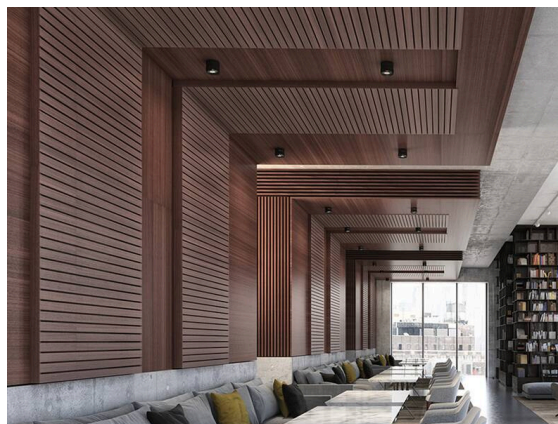

VIBO

668-00201082466d

VIBO SD DIMM SURFACE MOUNTED SPOTLIGHT made of aluminium, black, similar to RAL 9005, stray light-free hexagonal lens beam 35°, light output direct, UGR <16, with converter, max. 500mA, dimmability: DALI, IP20

SKETCH

TECHNICAL DETAILS

Light source	LED
System performance [W]	8
Luminous flux [lm]	390
Current sec. [mA]	500
Colour temperature	4000K
CRI	>90
UGR	<16
Optics	stray light-free hexagonal lens
Converter	with converter
Dimmability	DALI
Light emission area	direct
Beam angle	35°
Voltage	220-240V 50/60Hz
Height [mm]	87
Diameter [mm]	108
IP protection class	IP20
IP protection class	protection cl. I
Material	aluminium
Colour of body	black
RAL	9005
Lifetime [h]	L80 B10 50 000
Energy efficiency class	G
Number of luminaires B16A	50
Net weight [kg]	0.71
EAN number	9008905781926