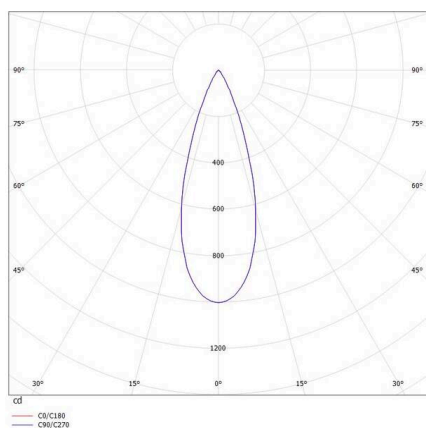

VIBO

668-00201082466d

VIBO SD DIMM SURFACE MOUNTED SPOTLIGHT made of aluminium, black, similar to RAL 9005, stray light-free hexagonal lens beam 35°, light output direct, UGR <16, with converter, max. 500mA, dimmability: DALI, IP20

SKETCH

TECHNICAL DETAILS

Light source	LED
System performance [W]	8
Luminous flux [lm]	390
Current sec. [mA]	500
Colour temperature	4000K
CRI	>90
UGR	<16
Optics	stray light-free hexagonal lens
Converter	with converter
Dimmability	DALI
Light emission area	direct
Beam angle	35°
Voltage	220-240V 50/60Hz
Height [mm]	87
Diameter [mm]	108
IP protection class	IP20
IP protection class	protection cl. I
Material	aluminium
Colour of body	black
RAL	9005
Lifetime [h]	L80 B10 50 000
Energy efficiency class	G
Number of luminaires B16A	50
Net weight [kg]	0.71
EAN number	9008905781926

LIGHT DISTRIBUTION CURVE

Energy label

The values are rated values. Power and luminous flux are initially subject to a tolerance of +/- 10%.
Colour temperature tolerance: +/- 150 K. The values apply to an ambient temperature of 25°C unless otherwise specified.