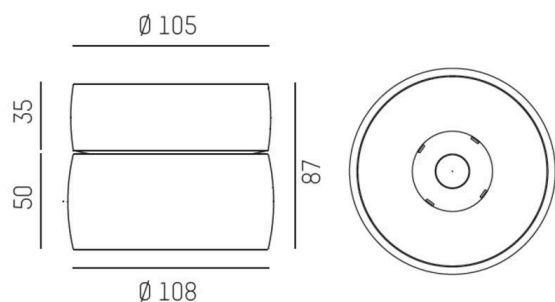

VIBO

668-00201082466d

VIBO SD DIMM SURFACE MOUNTED SPOTLIGHT made of aluminium, black, similar to RAL 9005, stray light-free hexagonal lens beam 35°, light output direct, UGR <16, with converter, max. 500mA, dimmability: DALI, IP20

SKETCH

TECHNICAL DETAILS

Light source	LED
System performance [W]	8
Luminous flux [lm]	390
Current sec. [mA]	500
Colour temperature	4000K
CRI	>90
UGR	<16
Optics	stray light-free hexagonal lens
Converter	with converter
Dimmability	DALI
Light emission area	direct
Beam angle	35°
Voltage	220-240V 50/60Hz
Height [mm]	87
Diameter [mm]	108
IP protection class	IP20
IP protection class	protection cl. I
Material	aluminium
Colour of body	black
RAL	9005
Lifetime [h]	L80 B10 50 000
Energy efficiency class	G
Number of luminaires B16A	50
Net weight [kg]	0.71
EAN number	9008905781926

LIGHT DISTRIBUTION CURVE

Energy label

The values are rated values. Power and luminous flux are initially subject to a tolerance of +/- 10%.
Colour temperature tolerance: +/- 150 K. The values apply to an ambient temperature of 25°C unless otherwise specified.