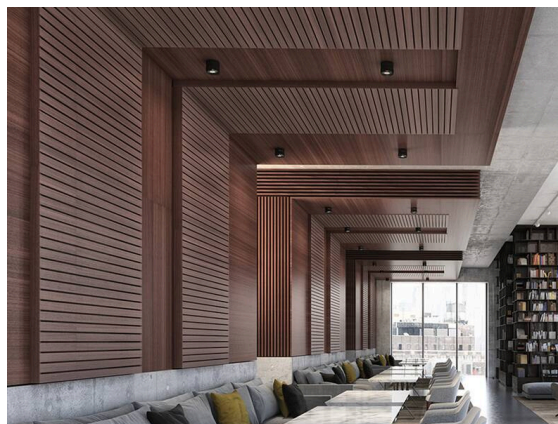

VIBO

668-00201082455d

VIBO SD DIMM SURFACE MOUNTED SPOTLIGHT made of aluminium, white, similar to RAL 9016, stray light-free hexagonal lens beam 35°, light output direct, UGR <16, with converter, max. 500mA, dimmability: DALI, IP20

SKETCH

TECHNICAL DETAILS

Light source	LED
System performance [W]	8
Luminous flux [lm]	390
Current sec. [mA]	500
Colour temperature	4000K
CRI	>90
UGR	<16
Optics	stray light-free hexagonal lens
Converter	with converter
Dimmability	DALI
Light emission area	direct
Beam angle	35°
Voltage	220-240V 50/60Hz
Height [mm]	87
Diameter [mm]	108
IP protection class	IP20
IP protection class	protection cl. I
Material	aluminium
Colour of body	white
RAL	9016
Lifetime [h]	L80 B10 50 000
Energy efficiency class	G
Number of luminaires B16A	50
Net weight [kg]	0.71
EAN number	9008905781919