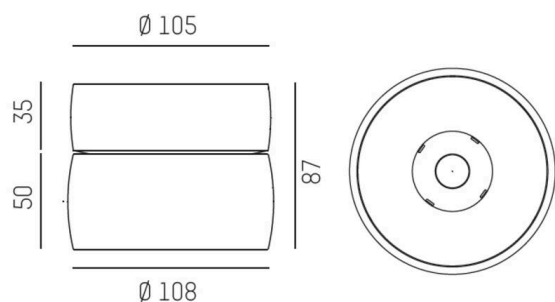

VIBO

668-00201082455d

VIBO SD DIMM SURFACE MOUNTED SPOTLIGHT made of aluminium, white, similar to RAL 9016, stray light-free hexagonal lens beam 35°, light output direct, UGR <16, with converter, max. 500mA, dimmability: DALI, IP20

SKETCH

TECHNICAL DETAILS

Light source	LED
System performance [W]	8
Luminous flux [lm]	390
Current sec. [mA]	500
Colour temperature	4000K
CRI	>90
UGR	<16
Optics	stray light-free hexagonal lens
Converter	with converter
Dimmability	DALI
Light emission area	direct
Beam angle	35°
Voltage	220-240V 50/60Hz
Height [mm]	87
Diameter [mm]	108
IP protection class	IP20
IP protection class	protection cl. I
Material	aluminium
Colour of body	white
RAL	9016
Lifetime [h]	L80 B10 50 000
Energy efficiency class	G
Number of luminaires B16A	50
Net weight [kg]	0.71
EAN number	9008905781919

LIGHT DISTRIBUTION CURVE

Energy label

The values are rated values. Power and luminous flux are initially subject to a tolerance of +/- 10%.  
Colour temperature tolerance: +/- 150 K. The values apply to an ambient temperature of 25°C unless otherwise specified.