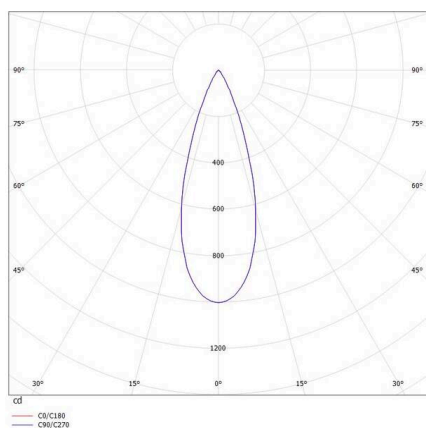

VIBO

668-00201082455d

VIBO SD DIMM SURFACE MOUNTED SPOTLIGHT made of aluminium, white, similar to RAL 9016, stray light-free hexagonal lens beam 35°, light output direct, UGR <16, with converter, max. 500mA, dimmability: DALI, IP20

SKETCH

TECHNICAL DETAILS

Light source	LED
System performance [W]	8
Luminous flux [lm]	390
Current sec. [mA]	500
Colour temperature	4000K
CRI	>90
UGR	<16
Optics	stray light-free hexagonal lens
Converter	with converter
Dimmability	DALI
Light emission area	direct
Beam angle	35°
Voltage	220-240V 50/60Hz
Height [mm]	87
Diameter [mm]	108
IP protection class	IP20
IP protection class	protection cl. I
Material	aluminium
Colour of body	white
RAL	9016
Lifetime [h]	L80 B10 50 000
Energy efficiency class	G
Number of luminaires B16A	50
Net weight [kg]	0.71
EAN number	9008905781919

LIGHT DISTRIBUTION CURVE

Energy label

The values are rated values. Power and luminous flux are initially subject to a tolerance of +/- 10%.  
Colour temperature tolerance: +/- 150 K. The values apply to an ambient temperature of 25°C unless otherwise specified.