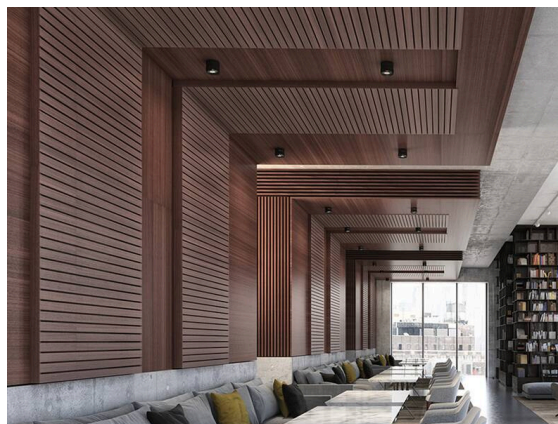

VIBO

668-00201052466d

VIBO SD DIMM SURFACE MOUNTED SPOTLIGHT made of aluminium, black, similar to RAL 9005, stray light-free hexagonal lens beam 23°, light output direct, UGR <16, with converter, max. 500mA, dimmability: DALI, IP20

SKETCH

TECHNICAL DETAILS

Light source	LED
System performance [W]	8
Luminous flux [lm]	470
Current sec. [mA]	500
Colour temperature	4000K
CRI	>90
UGR	<16
Optics	stray light-free hexagonal lens
Converter	with converter
Dimmability	DALI
Light emission area	direct
Beam angle	23°
Voltage	220-240V 50/60Hz
Height [mm]	87
Diameter [mm]	108
IP protection class	IP20
IP protection class	protection cl. I
Material	aluminium
Colour of body	black
RAL	9005
Lifetime [h]	L80 B10 50 000
Energy efficiency class	G
Number of luminaires B16A	50
Net weight [kg]	0.72
EAN number	9008905781902