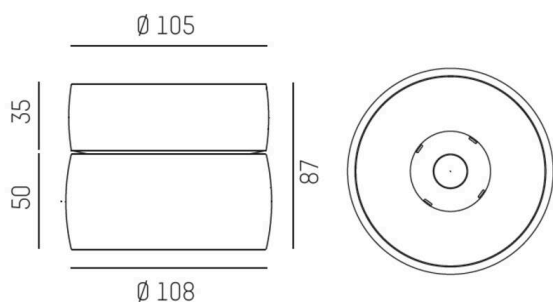

VIBO

668-00201052466d

VIBO SD DIMM SURFACE MOUNTED SPOTLIGHT made of aluminium, black, similar to RAL 9005, stray light-free hexagonal lens beam 23°, light output direct, UGR <16, with converter, max. 500mA, dimmability: DALI, IP20

SKETCH

TECHNICAL DETAILS

Light source	LED
System performance [W]	8
Luminous flux [lm]	470
Current sec. [mA]	500
Colour temperature	4000K
CRI	>90
UGR	<16
Optics	stray light-free hexagonal lens
Converter	with converter
Dimmability	DALI
Light emission area	direct
Beam angle	23°
Voltage	220-240V 50/60Hz
Height [mm]	87
Diameter [mm]	108
IP protection class	IP20
IP protection class	protection cl. I
Material	aluminium
Colour of body	black
RAL	9005
Lifetime [h]	L80 B10 50 000
Energy efficiency class	G
Number of luminaires B16A	50
Net weight [kg]	0.72
EAN number	9008905781902

LIGHT DISTRIBUTION CURVE

Energy label

The values are rated values. Power and luminous flux are initially subject to a tolerance of +/- 10%.
Colour temperature tolerance: +/- 150 K. The values apply to an ambient temperature of 25°C unless otherwise specified.