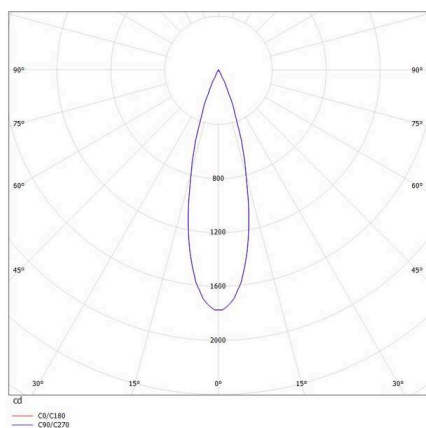

VIBO

668-00201052466d

VIBO SD DIMM SURFACE MOUNTED SPOTLIGHT made of aluminium, black, similar to RAL 9005, stray light-free hexagonal lens beam 23°, light output direct, UGR <16, with converter, max. 500mA, dimmability: DALI, IP20

SKETCH

TECHNICAL DETAILS

Light source	LED
System performance [W]	8
Luminous flux [lm]	470
Current sec. [mA]	500
Colour temperature	4000K
CRI	>90
UGR	<16
Optics	stray light-free hexagonal lens
Converter	with converter
Dimmability	DALI
Light emission area	direct
Beam angle	23°
Voltage	220-240V 50/60Hz
Height [mm]	87
Diameter [mm]	108
IP protection class	IP20
IP protection class	protection cl. I
Material	aluminium
Colour of body	black
RAL	9005
Lifetime [h]	L80 B10 50 000
Energy efficiency class	G
Number of luminaires B16A	50
Net weight [kg]	0.72
EAN number	9008905781902

LIGHT DISTRIBUTION CURVE

Energy label

The values are rated values. Power and luminous flux are initially subject to a tolerance of +/- 10%.
Colour temperature tolerance: +/- 150 K. The values apply to an ambient temperature of 25°C unless otherwise specified.