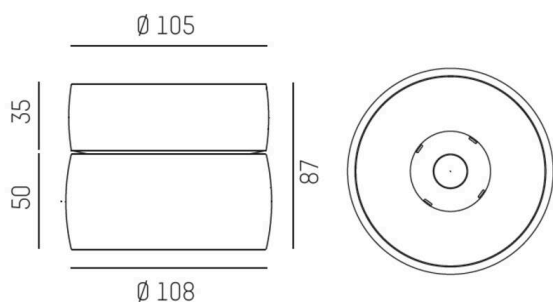

VIBO

668-00201022455d

VIBO SD DIMM SURFACE MOUNTED SPOTLIGHT made of aluminium, white, similar to RAL 9016, stray light-free hexagonal lens beam 10°, light output direct, UGR <16, with converter, max. 500mA, dimmability: DALI, IP20

SKETCH

TECHNICAL DETAILS

Light source	LED
System performance [W]	8
Luminous flux [lm]	470
Current sec. [mA]	500
Colour temperature	4000K
CRI	>90
UGR	<16
Optics	stray light-free hexagonal lens
Converter	with converter
Dimmability	DALI
Light emission area	direct
Beam angle	10°
Voltage	220-240V 50/60Hz
Height [mm]	87
Diameter [mm]	108
IP protection class	IP20
IP protection class	protection cl. I
Material	aluminium
Colour of body	white
RAL	9016
Lifetime [h]	L80 B10 50 000
Energy efficiency class	G
Number of luminaires B16A	50
Net weight [kg]	0.69
EAN number	9208905781872

LIGHT DISTRIBUTION CURVE

Energy label

The values are rated values. Power and luminous flux are initially subject to a tolerance of +/- 10%.
 Colour temperature tolerance: +/- 150 K. The values apply to an ambient temperature of 25°C unless otherwise specified.