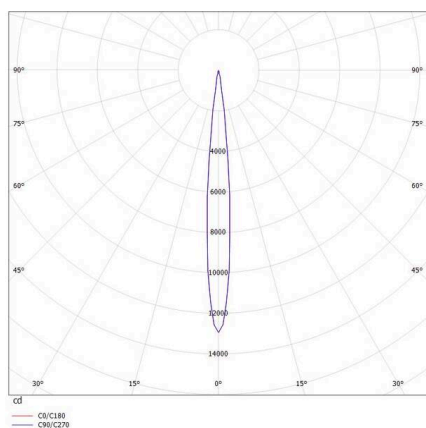

VIBO

668-00201022455d

VIBO SD DIMM SURFACE MOUNTED SPOTLIGHT made of aluminium, white, similar to RAL 9016, stray light-free hexagonal lens beam 10°, light output direct, UGR <16, with converter, max. 500mA, dimmability: DALI, IP20

SKETCH

TECHNICAL DETAILS

Light source	LED
System performance [W]	8
Luminous flux [lm]	470
Current sec. [mA]	500
Colour temperature	4000K
CRI	>90
UGR	<16
Optics	stray light-free hexagonal lens
Converter	with converter
Dimmability	DALI
Light emission area	direct
Beam angle	10°
Voltage	220-240V 50/60Hz
Height [mm]	87
Diameter [mm]	108
IP protection class	IP20
IP protection class	protection cl. I
Material	aluminium
Colour of body	white
RAL	9016
Lifetime [h]	L80 B10 50 000
Energy efficiency class	G
Number of luminaires B16A	50
Net weight [kg]	0.69
EAN number	9208905781872

LIGHT DISTRIBUTION CURVE

Energy label

The values are rated values. Power and luminous flux are initially subject to a tolerance of +/- 10%.
 Colour temperature tolerance: +/- 150 K. The values apply to an ambient temperature of 25°C unless otherwise specified.