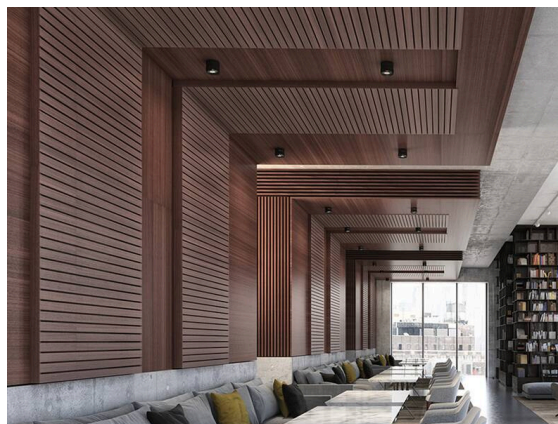

VIBO

668-00201022455d

VIBO SD DIMM SURFACE MOUNTED SPOTLIGHT made of aluminium, white, similar to RAL 9016, stray light-free hexagonal lens beam 10°, light output direct, UGR <16, with converter, max. 500mA, dimmability: DALI, IP20

SKETCH

TECHNICAL DETAILS

Light source	LED
System performance [W]	8
Luminous flux [lm]	470
Current sec. [mA]	500
Colour temperature	4000K
CRI	>90
UGR	<16
Optics	stray light-free hexagonal lens
Converter	with converter
Dimmability	DALI
Light emission area	direct
Beam angle	10°
Voltage	220-240V 50/60Hz
Height [mm]	87
Diameter [mm]	108
IP protection class	IP20
IP protection class	protection cl. I
Material	aluminium
Colour of body	white
RAL	9016
Lifetime [h]	L80 B10 50 000
Energy efficiency class	G
Number of luminaires B16A	50
Net weight [kg]	0.69
EAN number	9208905781872