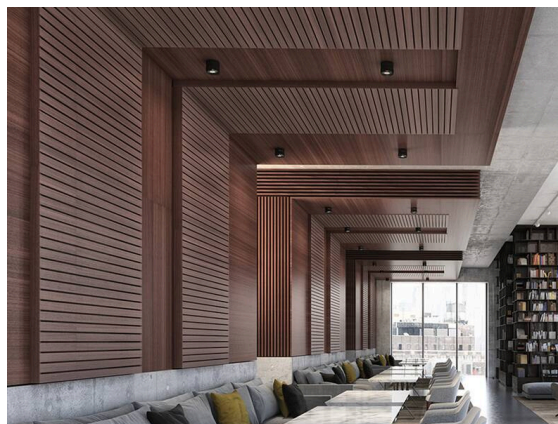

VIBO

668-00201082966d

VIBO SD DIMM SURFACE MOUNTED SPOTLIGHT made of aluminium, black, similar to RAL 9005, stray light-free hexagonal lens beam 35°, light output direct, UGR <16, with converter, max. 500mA, dimmability: DALI, IP20

SKETCH

TECHNICAL DETAILS

Light source	LED
System performance [W]	8
Luminous flux [lm]	360
Current sec. [mA]	500
Colour temperature	3000K
CRI	>90
UGR	<16
Optics	stray light-free hexagonal lens
Converter	with converter
Dimmability	DALI
Light emission area	direct
Beam angle	35°
Voltage	220-240V 50/60Hz
Height [mm]	87
Diameter [mm]	108
IP protection class	IP20
IP protection class	protection cl. I
Material	aluminium
Colour of body	black
RAL	9005
Lifetime [h]	L80 B10 50 000
Energy efficiency class	G
Number of luminaires B16A	50
Net weight [kg]	0.71
EAN number	9008905781865