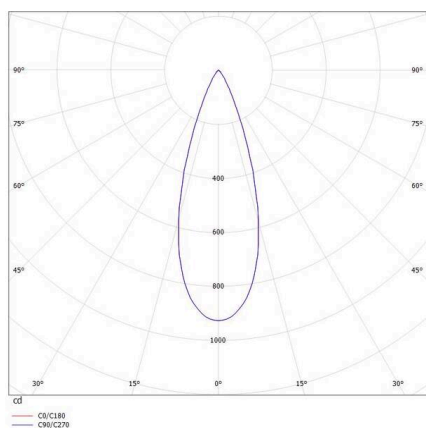

VIBO

668-00201082966d

VIBO SD DIMM SURFACE MOUNTED SPOTLIGHT made of aluminium, black, similar to RAL 9005, stray light-free hexagonal lens beam 35°, light output direct, UGR <16, with converter, max. 500mA, dimmability: DALI, IP20

SKETCH

TECHNICAL DETAILS

Light source	LED
System performance [W]	8
Luminous flux [lm]	360
Current sec. [mA]	500
Colour temperature	3000K
CRI	>90
UGR	<16
Optics	stray light-free hexagonal lens
Converter	with converter
Dimmability	DALI
Light emission area	direct
Beam angle	35°
Voltage	220-240V 50/60Hz
Height [mm]	87
Diameter [mm]	108
IP protection class	IP20
IP protection class	protection cl. I
Material	aluminium
Colour of body	black
RAL	9005
Lifetime [h]	L80 B10 50 000
Energy efficiency class	G
Number of luminaires B16A	50
Net weight [kg]	0.71
EAN number	9008905781865

LIGHT DISTRIBUTION CURVE

Energy label

The values are rated values. Power and luminous flux are initially subject to a tolerance of +/- 10%.  
Colour temperature tolerance: +/- 150 K. The values apply to an ambient temperature of 25°C unless otherwise specified.