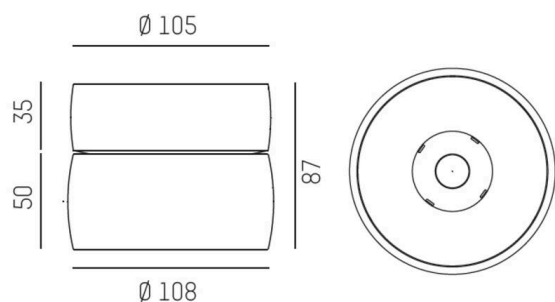

VIBO

668-00201082966d

VIBO SD DIMM SURFACE MOUNTED SPOTLIGHT made of aluminium, black, similar to RAL 9005, stray light-free hexagonal lens beam 35°, light output direct, UGR <16, with converter, max. 500mA, dimmability: DALI, IP20

SKETCH

TECHNICAL DETAILS

Light source	LED
System performance [W]	8
Luminous flux [lm]	360
Current sec. [mA]	500
Colour temperature	3000K
CRI	>90
UGR	<16
Optics	stray light-free hexagonal lens
Converter	with converter
Dimmability	DALI
Light emission area	direct
Beam angle	35°
Voltage	220-240V 50/60Hz
Height [mm]	87
Diameter [mm]	108
IP protection class	IP20
IP protection class	protection cl. I
Material	aluminium
Colour of body	black
RAL	9005
Lifetime [h]	L80 B10 50 000
Energy efficiency class	G
Number of luminaires B16A	50
Net weight [kg]	0.71
EAN number	9008905781865

LIGHT DISTRIBUTION CURVE

Energy label

The values are rated values. Power and luminous flux are initially subject to a tolerance of +/- 10%.  
Colour temperature tolerance: +/- 150 K. The values apply to an ambient temperature of 25°C unless otherwise specified.