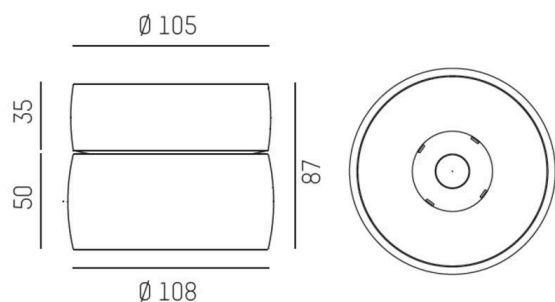

VIBO

668-00201082955d

VIBO SD DIMM SURFACE MOUNTED SPOTLIGHT made of aluminium, white, similar to RAL 9016, stray light-free hexagonal lens beam 35°, light output direct, UGR <16, with converter, max. 500mA, dimmability: DALI, IP20

SKETCH

TECHNICAL DETAILS

Light source	LED
System performance [W]	8
Luminous flux [lm]	360
Current sec. [mA]	500
Colour temperature	3000K
CRI	>90
UGR	<16
Optics	stray light-free hexagonal lens
Converter	with converter
Dimmability	DALI
Light emission area	direct
Beam angle	35°
Voltage	220-240V 50/60Hz
Height [mm]	87
Diameter [mm]	108
IP protection class	IP20
IP protection class	protection cl. I
Material	aluminium
Colour of body	white
RAL	9016
Lifetime [h]	L80 B10 50 000
Energy efficiency class	G
Number of luminaires B16A	50
Net weight [kg]	0.71
EAN number	9008905781858

LIGHT DISTRIBUTION CURVE

Energy label

The values are rated values. Power and luminous flux are initially subject to a tolerance of +/- 10%.
Colour temperature tolerance: +/- 150 K. The values apply to an ambient temperature of 25°C unless otherwise specified.