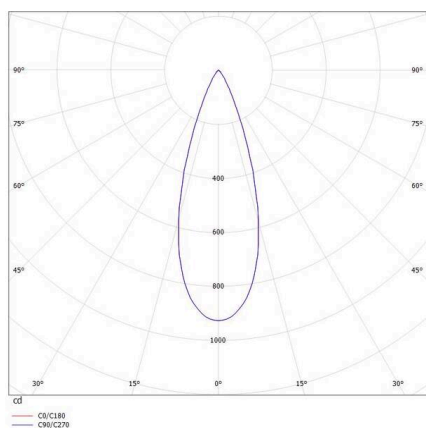

VIBO

668-00201082955d

VIBO SD DIMM SURFACE MOUNTED SPOTLIGHT made of aluminium, white, similar to RAL 9016, stray light-free hexagonal lens beam 35°, light output direct, UGR <16, with converter, max. 500mA, dimmability: DALI, IP20

SKETCH

TECHNICAL DETAILS

Light source	LED
System performance [W]	8
Luminous flux [lm]	360
Current sec. [mA]	500
Colour temperature	3000K
CRI	>90
UGR	<16
Optics	stray light-free hexagonal lens
Converter	with converter
Dimmability	DALI
Light emission area	direct
Beam angle	35°
Voltage	220-240V 50/60Hz
Height [mm]	87
Diameter [mm]	108
IP protection class	IP20
IP protection class	protection cl. I
Material	aluminium
Colour of body	white
RAL	9016
Lifetime [h]	L80 B10 50 000
Energy efficiency class	G
Number of luminaires B16A	50
Net weight [kg]	0.71
EAN number	9008905781858

LIGHT DISTRIBUTION CURVE

Energy label

The values are rated values. Power and luminous flux are initially subject to a tolerance of +/- 10%.
Colour temperature tolerance: +/- 150 K. The values apply to an ambient temperature of 25°C unless otherwise specified.