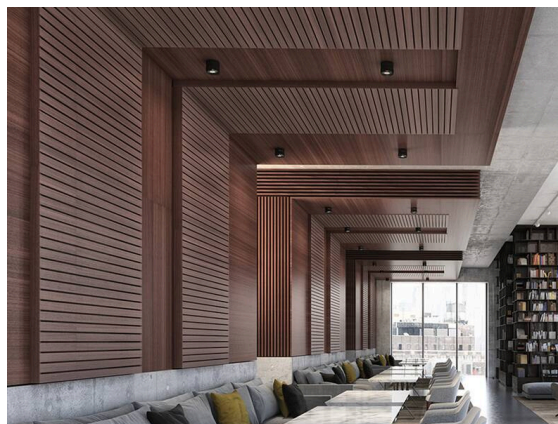

VIBO

668-00201082955d

VIBO SD DIMM SURFACE MOUNTED SPOTLIGHT made of aluminium, white, similar to RAL 9016, stray light-free hexagonal lens beam 35°, light output direct, UGR <16, with converter, max. 500mA, dimmability: DALI, IP20

SKETCH

TECHNICAL DETAILS

Light source	LED
System performance [W]	8
Luminous flux [lm]	360
Current sec. [mA]	500
Colour temperature	3000K
CRI	>90
UGR	<16
Optics	stray light-free hexagonal lens
Converter	with converter
Dimmability	DALI
Light emission area	direct
Beam angle	35°
Voltage	220-240V 50/60Hz
Height [mm]	87
Diameter [mm]	108
IP protection class	IP20
IP protection class	protection cl. I
Material	aluminium
Colour of body	white
RAL	9016
Lifetime [h]	L80 B10 50 000
Energy efficiency class	G
Number of luminaires B16A	50
Net weight [kg]	0.71
EAN number	9008905781858