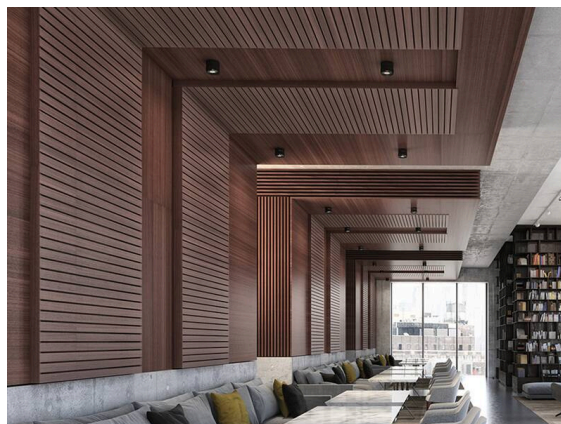

VIBO

668-00201052966d

VIBO SD DIMM SURFACE MOUNTED SPOTLIGHT made of aluminium, black, similar to RAL 9005, stray light-free hexagonal lens beam 23°, light output direct, UGR <16, with converter, max. 500mA, dimmability: DALI, IP20

SKETCH

TECHNICAL DETAILS

Light source	LED
System performance [W]	8
Luminous flux [lm]	440
Current sec. [mA]	500
Colour temperature	3000K
CRI	>90
UGR	<16
Optics	stray light-free hexagonal lens
Converter	with converter
Dimmability	DALI
Light emission area	direct
Beam angle	23°
Voltage	220-240V 50/60Hz
Height [mm]	87
Diameter [mm]	108
IP protection class	IP20
IP protection class	protection cl. I
Material	aluminium
Colour of body	black
RAL	9005
Lifetime [h]	L80 B10 50 000
Energy efficiency class	G
Number of luminaires B16A	50
Net weight [kg]	0.72
EAN number	9008905781841