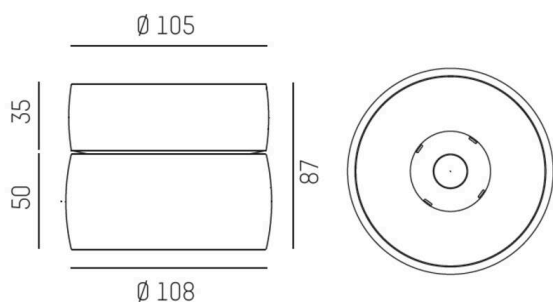

VIBO

668-00201052966d

VIBO SD DIMM SURFACE MOUNTED SPOTLIGHT made of aluminium, black, similar to RAL 9005, stray light-free hexagonal lens beam 23°, light output direct, UGR <16, with converter, max. 500mA, dimmability: DALI, IP20

SKETCH

TECHNICAL DETAILS

Light source	LED
System performance [W]	8
Luminous flux [lm]	440
Current sec. [mA]	500
Colour temperature	3000K
CRI	>90
UGR	<16
Optics	stray light-free hexagonal lens
Converter	with converter
Dimmability	DALI
Light emission area	direct
Beam angle	23°
Voltage	220-240V 50/60Hz
Height [mm]	87
Diameter [mm]	108
IP protection class	IP20
IP protection class	protection cl. I
Material	aluminium
Colour of body	black
RAL	9005
Lifetime [h]	L80 B10 50 000
Energy efficiency class	G
Number of luminaires B16A	50
Net weight [kg]	0.72
EAN number	9008905781841

LIGHT DISTRIBUTION CURVE

Energy label

The values are rated values. Power and luminous flux are initially subject to a tolerance of +/- 10%.
 Colour temperature tolerance: +/- 150 K. The values apply to an ambient temperature of 25°C unless otherwise specified.