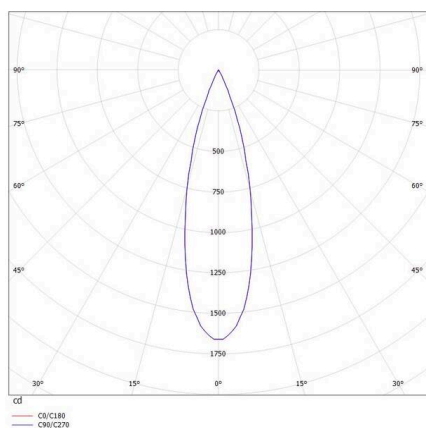

VIBO

668-00201052966d

VIBO SD DIMM SURFACE MOUNTED SPOTLIGHT made of aluminium, black, similar to RAL 9005, stray light-free hexagonal lens beam 23°, light output direct, UGR <16, with converter, max. 500mA, dimmability: DALI, IP20

SKETCH

TECHNICAL DETAILS

Light source	LED
System performance [W]	8
Luminous flux [lm]	440
Current sec. [mA]	500
Colour temperature	3000K
CRI	>90
UGR	<16
Optics	stray light-free hexagonal lens
Converter	with converter
Dimmability	DALI
Light emission area	direct
Beam angle	23°
Voltage	220-240V 50/60Hz
Height [mm]	87
Diameter [mm]	108
IP protection class	IP20
IP protection class	protection cl. I
Material	aluminium
Colour of body	black
RAL	9005
Lifetime [h]	L80 B10 50 000
Energy efficiency class	G
Number of luminaires B16A	50
Net weight [kg]	0.72
EAN number	9008905781841

LIGHT DISTRIBUTION CURVE

Energy label

The values are rated values. Power and luminous flux are initially subject to a tolerance of +/- 10%.
 Colour temperature tolerance: +/- 150 K. The values apply to an ambient temperature of 25°C unless otherwise specified.