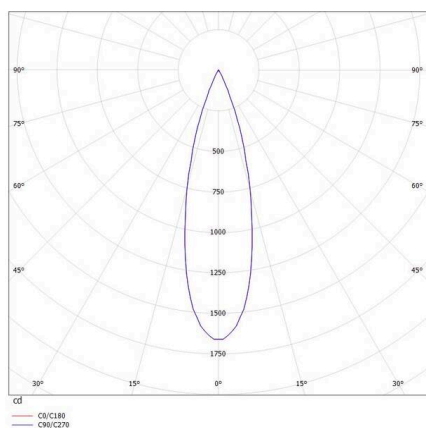

VIBO

668-00201052955d

VIBO SD DIMM SURFACE MOUNTED SPOTLIGHT made of aluminium, white, similar to RAL 9016, stray light-free hexagonal lens beam 23°, light output direct, UGR <16, with converter, max. 500mA, dimmability: DALI, IP20

SKETCH

TECHNICAL DETAILS

Light source	LED
System performance [W]	8
Luminous flux [lm]	440
Current sec. [mA]	500
Colour temperature	3000K
CRI	>90
UGR	<16
Optics	stray light-free hexagonal lens
Converter	with converter
Dimmability	DALI
Light emission area	direct
Beam angle	23°
Voltage	220-240V 50/60Hz
Height [mm]	87
Diameter [mm]	108
IP protection class	IP20
IP protection class	protection cl. I
Material	aluminium
Colour of body	white
RAL	9016
Lifetime [h]	L80 B10 50 000
Energy efficiency class	G
Number of luminaires B16A	50
Net weight [kg]	0.71
EAN number	9008905781834

LIGHT DISTRIBUTION CURVE

Energy label

The values are rated values. Power and luminous flux are initially subject to a tolerance of +/- 10%.
 Colour temperature tolerance: +/- 150 K. The values apply to an ambient temperature of 25°C unless otherwise specified.