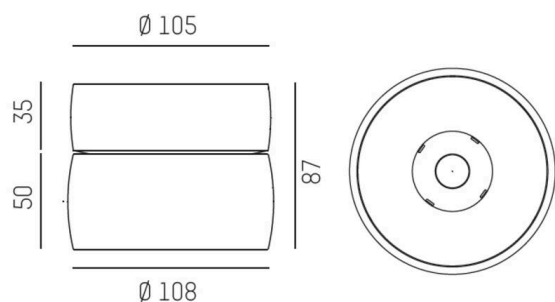

VIBO

668-00201052955d

VIBO SD DIMM SURFACE MOUNTED SPOTLIGHT made of aluminium, white, similar to RAL 9016, stray light-free hexagonal lens beam 23°, light output direct, UGR <16, with converter, max. 500mA, dimmability: DALI, IP20

SKETCH

TECHNICAL DETAILS

Light source	LED
System performance [W]	8
Luminous flux [lm]	440
Current sec. [mA]	500
Colour temperature	3000K
CRI	>90
UGR	<16
Optics	stray light-free hexagonal lens
Converter	with converter
Dimmability	DALI
Light emission area	direct
Beam angle	23°
Voltage	220-240V 50/60Hz
Height [mm]	87
Diameter [mm]	108
IP protection class	IP20
IP protection class	protection cl. I
Material	aluminium
Colour of body	white
RAL	9016
Lifetime [h]	L80 B10 50 000
Energy efficiency class	G
Number of luminaires B16A	50
Net weight [kg]	0.71
EAN number	9008905781834

LIGHT DISTRIBUTION CURVE

Energy label

The values are rated values. Power and luminous flux are initially subject to a tolerance of +/- 10%.
 Colour temperature tolerance: +/- 150 K. The values apply to an ambient temperature of 25°C unless otherwise specified.