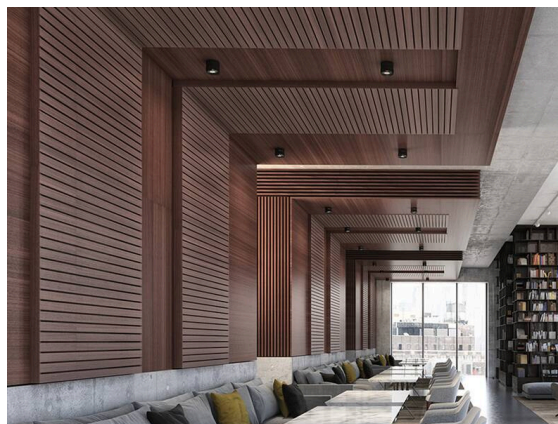

VIBO

668-00201052955d

VIBO SD DIMM SURFACE MOUNTED SPOTLIGHT made of aluminium, white, similar to RAL 9016, stray light-free hexagonal lens beam 23°, light output direct, UGR <16, with converter, max. 500mA, dimmability: DALI, IP20

SKETCH

TECHNICAL DETAILS

Light source	LED
System performance [W]	8
Luminous flux [lm]	440
Current sec. [mA]	500
Colour temperature	3000K
CRI	>90
UGR	<16
Optics	stray light-free hexagonal lens
Converter	with converter
Dimmability	DALI
Light emission area	direct
Beam angle	23°
Voltage	220-240V 50/60Hz
Height [mm]	87
Diameter [mm]	108
IP protection class	IP20
IP protection class	protection cl. I
Material	aluminium
Colour of body	white
RAL	9016
Lifetime [h]	L80 B10 50 000
Energy efficiency class	G
Number of luminaires B16A	50
Net weight [kg]	0.71
EAN number	9008905781834