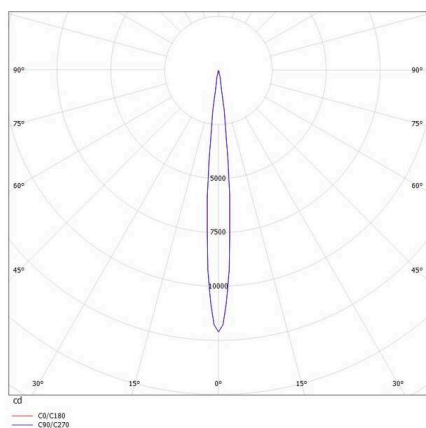

VIBO

668-00201022966d

VIBO SD DIMM SURFACE MOUNTED SPOTLIGHT made of aluminium, black, similar to RAL 9005, stray light-free hexagonal lens beam 10°, light output direct, UGR <16, with converter, max. 500mA, dimmability: DALI, IP20

SKETCH

TECHNICAL DETAILS

Light source	LED
System performance [W]	8
Luminous flux [lm]	440
Current sec. [mA]	500
Colour temperature	3000K
CRI	>90
UGR	<16
Optics	stray light-free hexagonal lens
Converter	with converter
Dimmability	DALI
Light emission area	direct
Beam angle	10°
Voltage	220-240V 50/60Hz
Height [mm]	87
Diameter [mm]	108
IP protection class	IP20
IP protection class	protection cl. I
Material	aluminium
Colour of body	black
RAL	9005
Lifetime [h]	L80 B10 50 000
Energy efficiency class	G
Number of luminaires B16A	50
Net weight [kg]	0.69
EAN number	9208905781827

LIGHT DISTRIBUTION CURVE

Energy label

The values are rated values. Power and luminous flux are initially subject to a tolerance of +/- 10%.
Colour temperature tolerance: +/- 150 K. The values apply to an ambient temperature of 25°C unless otherwise specified.