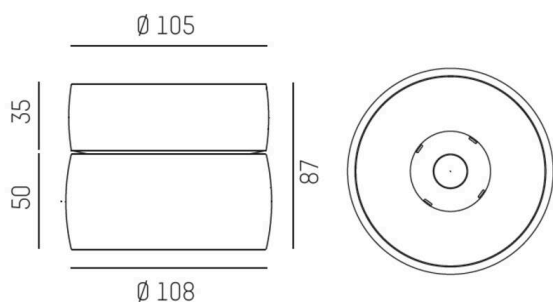

VIBO

668-00201022966d

VIBO SD DIMM SURFACE MOUNTED SPOTLIGHT made of aluminium, black, similar to RAL 9005, stray light-free hexagonal lens beam 10°, light output direct, UGR <16, with converter, max. 500mA, dimmability: DALI, IP20

SKETCH

TECHNICAL DETAILS

Light source	LED
System performance [W]	8
Luminous flux [lm]	440
Current sec. [mA]	500
Colour temperature	3000K
CRI	>90
UGR	<16
Optics	stray light-free hexagonal lens
Converter	with converter
Dimmability	DALI
Light emission area	direct
Beam angle	10°
Voltage	220-240V 50/60Hz
Height [mm]	87
Diameter [mm]	108
IP protection class	IP20
IP protection class	protection cl. I
Material	aluminium
Colour of body	black
RAL	9005
Lifetime [h]	L80 B10 50 000
Energy efficiency class	G
Number of luminaires B16A	50
Net weight [kg]	0.69
EAN number	9208905781827

LIGHT DISTRIBUTION CURVE

Energy label

The values are rated values. Power and luminous flux are initially subject to a tolerance of +/- 10%.
Colour temperature tolerance: +/- 150 K. The values apply to an ambient temperature of 25°C unless otherwise specified.