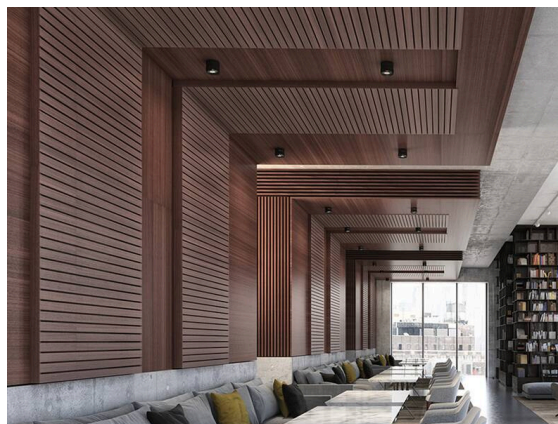

VIBO

668-00201022966d

VIBO SD DIMM SURFACE MOUNTED SPOTLIGHT made of aluminium, black, similar to RAL 9005, stray light-free hexagonal lens beam 10°, light output direct, UGR <16, with converter, max. 500mA, dimmability: DALI, IP20

SKETCH

TECHNICAL DETAILS

Light source	LED
System performance [W]	8
Luminous flux [lm]	440
Current sec. [mA]	500
Colour temperature	3000K
CRI	>90
UGR	<16
Optics	stray light-free hexagonal lens
Converter	with converter
Dimmability	DALI
Light emission area	direct
Beam angle	10°
Voltage	220-240V 50/60Hz
Height [mm]	87
Diameter [mm]	108
IP protection class	IP20
IP protection class	protection cl. I
Material	aluminium
Colour of body	black
RAL	9005
Lifetime [h]	L80 B10 50 000
Energy efficiency class	G
Number of luminaires B16A	50
Net weight [kg]	0.69
EAN number	9208905781827