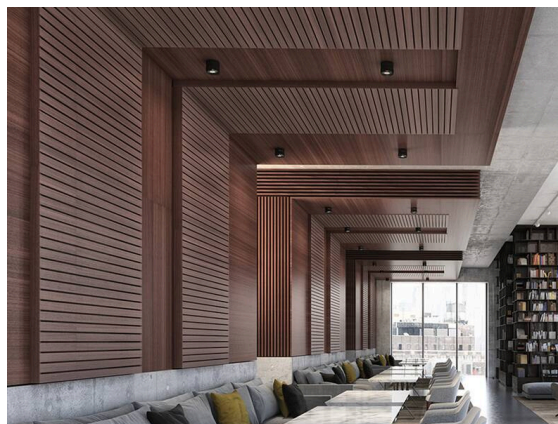

VIBO

668-00201022955d

VIBO SD DIMM SURFACE MOUNTED SPOTLIGHT made of aluminium, white, similar to RAL 9016, stray light-free hexagonal lens beam 10°, light output direct, UGR <16, with converter, max. 500mA, dimmability: DALI, IP20

SKETCH

TECHNICAL DETAILS

Light source	LED
System performance [W]	8
Luminous flux [lm]	440
Current sec. [mA]	500
Colour temperature	3000K
CRI	>90
UGR	<16
Optics	stray light-free hexagonal lens
Converter	with converter
Dimmability	DALI
Light emission area	direct
Beam angle	10°
Voltage	220-240V 50/60Hz
Height [mm]	87
Diameter [mm]	108
IP protection class	IP20
IP protection class	protection cl. I
Material	aluminium
Colour of body	white
RAL	9016
Lifetime [h]	L80 B10 50 000
Energy efficiency class	G
Number of luminaires B16A	50
Net weight [kg]	0.69
EAN number	9208905781810