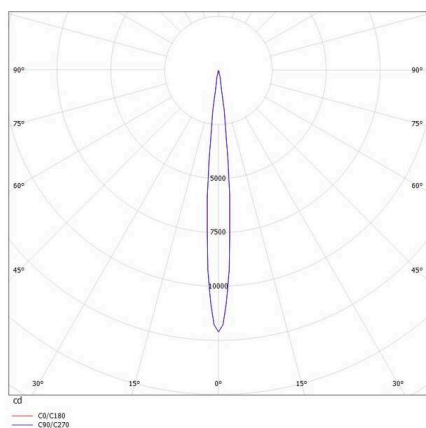

VIBO

668-00201022955d

VIBO SD DIMM SURFACE MOUNTED SPOTLIGHT made of aluminium, white, similar to RAL 9016, stray light-free hexagonal lens beam 10°, light output direct, UGR <16, with converter, max. 500mA, dimmability: DALI, IP20

SKETCH

TECHNICAL DETAILS

Light source	LED
System performance [W]	8
Luminous flux [lm]	440
Current sec. [mA]	500
Colour temperature	3000K
CRI	>90
UGR	<16
Optics	stray light-free hexagonal lens
Converter	with converter
Dimmability	DALI
Light emission area	direct
Beam angle	10°
Voltage	220-240V 50/60Hz
Height [mm]	87
Diameter [mm]	108
IP protection class	IP20
IP protection class	protection cl. I
Material	aluminium
Colour of body	white
RAL	9016
Lifetime [h]	L80 B10 50 000
Energy efficiency class	G
Number of luminaires B16A	50
Net weight [kg]	0.69
EAN number	9208905781810

LIGHT DISTRIBUTION CURVE

Energy label

The values are rated values. Power and luminous flux are initially subject to a tolerance of +/- 10%.
Colour temperature tolerance: +/- 150 K. The values apply to an ambient temperature of 25°C unless otherwise specified.