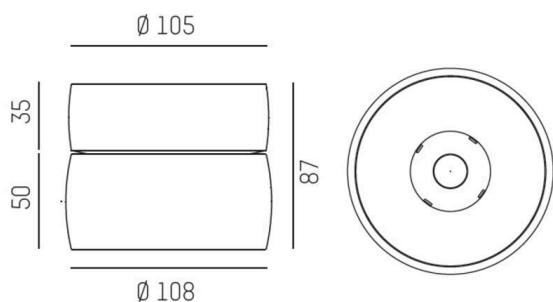

VIBO

668-00201022955d

VIBO SD DIMM SURFACE MOUNTED SPOTLIGHT made of aluminium, white, similar to RAL 9016, stray light-free hexagonal lens beam 10°, light output direct, UGR <16, with converter, max. 500mA, dimmability: DALI, IP20

SKETCH

TECHNICAL DETAILS

Light source	LED
System performance [W]	8
Luminous flux [lm]	440
Current sec. [mA]	500
Colour temperature	3000K
CRI	>90
UGR	<16
Optics	stray light-free hexagonal lens
Converter	with converter
Dimmability	DALI
Light emission area	direct
Beam angle	10°
Voltage	220-240V 50/60Hz
Height [mm]	87
Diameter [mm]	108
IP protection class	IP20
IP protection class	protection cl. I
Material	aluminium
Colour of body	white
RAL	9016
Lifetime [h]	L80 B10 50 000
Energy efficiency class	G
Number of luminaires B16A	50
Net weight [kg]	0.69
EAN number	9208905781810

LIGHT DISTRIBUTION CURVE

Energy label

The values are rated values. Power and luminous flux are initially subject to a tolerance of +/- 10%.
Colour temperature tolerance: +/- 150 K. The values apply to an ambient temperature of 25°C unless otherwise specified.