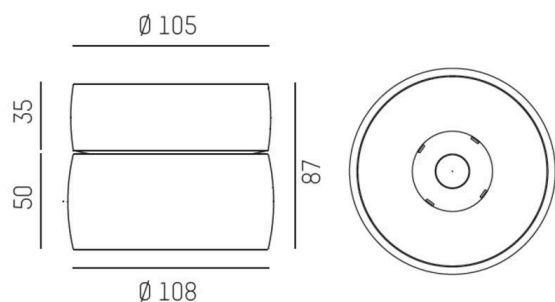

VIBO

668-00201082366d

VIBO SD DIMM SURFACE MOUNTED SPOTLIGHT made of aluminium, black, similar to RAL 9005, stray light-free hexagonal lens beam 35°, light output direct, UGR <16, with converter, max. 500mA, dimmability: DALI, IP20

SKETCH

TECHNICAL DETAILS

Light source	LED
System performance [W]	8
Luminous flux [lm]	340
Current sec. [mA]	500
Colour temperature	2700K
CRI	>90
UGR	<16
Optics	stray light-free hexagonal lens
Converter	with converter
Dimmability	DALI
Light emission area	direct
Beam angle	35°
Voltage	220-240V 50/60Hz
Height [mm]	87
Diameter [mm]	108
IP protection class	IP20
IP protection class	protection cl. I
Material	aluminium
Colour of body	black
RAL	9005
Lifetime [h]	L80 B10 50 000
Energy efficiency class	G
Number of luminaires B16A	50
Net weight [kg]	0.81
EAN number	92008905781803

LIGHT DISTRIBUTION CURVE

Energy label

The values are rated values. Power and luminous flux are initially subject to a tolerance of +/- 10%.
Colour temperature tolerance: +/- 150 K. The values apply to an ambient temperature of 25°C unless otherwise specified.