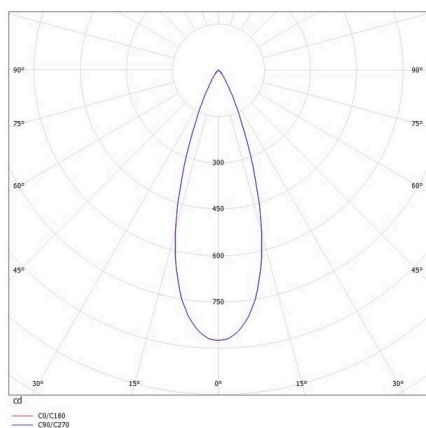

VIBO

668-00201082366d

VIBO SD DIMM SURFACE MOUNTED SPOTLIGHT made of aluminium, black, similar to RAL 9005, stray light-free hexagonal lens beam 35°, light output direct, UGR <16, with converter, max. 500mA, dimmability: DALI, IP20

SKETCH

TECHNICAL DETAILS

Light source	LED
System performance [W]	8
Luminous flux [lm]	340
Current sec. [mA]	500
Colour temperature	2700K
CRI	>90
UGR	<16
Optics	stray light-free hexagonal lens
Converter	with converter
Dimmability	DALI
Light emission area	direct
Beam angle	35°
Voltage	220-240V 50/60Hz
Height [mm]	87
Diameter [mm]	108
IP protection class	IP20
IP protection class	protection cl. I
Material	aluminium
Colour of body	black
RAL	9005
Lifetime [h]	L80 B10 50 000
Energy efficiency class	G
Number of luminaires B16A	50
Net weight [kg]	0.81
EAN number	92008905781803

LIGHT DISTRIBUTION CURVE

Energy label

The values are rated values. Power and luminous flux are initially subject to a tolerance of +/- 10%.
Colour temperature tolerance: +/- 150 K. The values apply to an ambient temperature of 25°C unless otherwise specified.