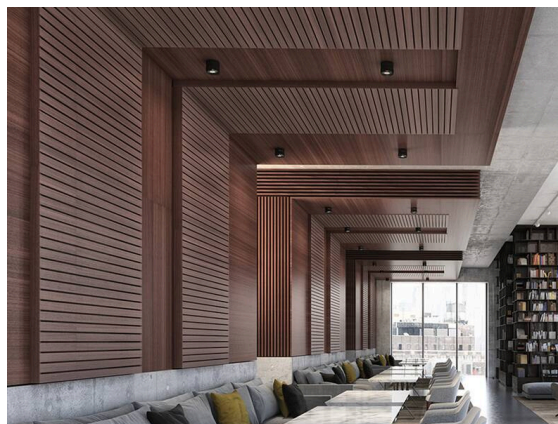

VIBO

668-00201082366d

VIBO SD DIMM SURFACE MOUNTED SPOTLIGHT made of aluminium, black, similar to RAL 9005, stray light-free hexagonal lens beam 35°, light output direct, UGR <16, with converter, max. 500mA, dimmability: DALI, IP20

SKETCH

TECHNICAL DETAILS

Light source	LED
System performance [W]	8
Luminous flux [lm]	340
Current sec. [mA]	500
Colour temperature	2700K
CRI	>90
UGR	<16
Optics	stray light-free hexagonal lens
Converter	with converter
Dimmability	DALI
Light emission area	direct
Beam angle	35°
Voltage	220-240V 50/60Hz
Height [mm]	87
Diameter [mm]	108
IP protection class	IP20
IP protection class	protection cl. I
Material	aluminium
Colour of body	black
RAL	9005
Lifetime [h]	L80 B10 50 000
Energy efficiency class	G
Number of luminaires B16A	50
Net weight [kg]	0.81
EAN number	92008905781803