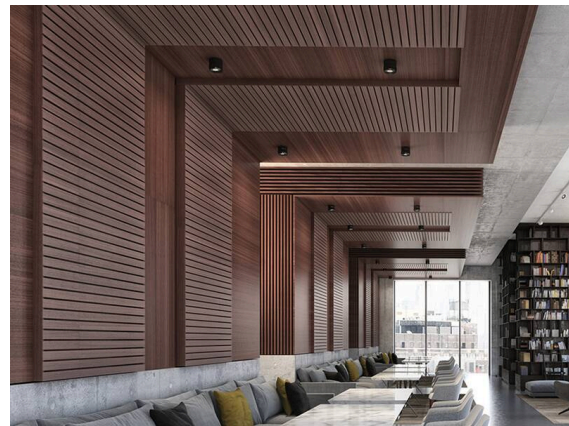

VIBO

668-00201082355d

VIBO SD DIMM SURFACE MOUNTED SPOTLIGHT made of aluminium, white, similar to RAL 9016, stray light-free hexagonal lens beam 35°, light output direct, UGR <16, with converter, max. 500mA, dimmability: DALI, IP20

SKETCH

TECHNICAL DETAILS

Light source	LED
System performance [W]	8
Luminous flux [lm]	340
Current sec. [mA]	500
Colour temperature	2700K
CRI	>90
UGR	<16
Optics	stray light-free hexagonal lens
Converter	with converter
Dimmability	DALI
Light emission area	direct
Beam angle	35°
Voltage	220-240V 50/60Hz
Height [mm]	87
Diameter [mm]	108
IP protection class	IP20
IP protection class	protection cl. I
Material	aluminium
Colour of body	white
RAL	9016
Lifetime [h]	L80 B10 50 000
Energy efficiency class	G
Number of luminaires B16A	50
Net weight [kg]	0.81
EAN number	9208905781797