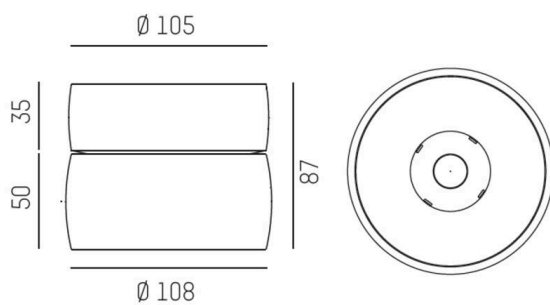

VIBO

668-00201082355d

VIBO SD DIMM SURFACE MOUNTED SPOTLIGHT made of aluminium, white, similar to RAL 9016, stray light-free hexagonal lens beam 35°, light output direct, UGR <16, with converter, max. 500mA, dimmability: DALI, IP20

SKETCH

TECHNICAL DETAILS

Light source	LED
System performance [W]	8
Luminous flux [lm]	340
Current sec. [mA]	500
Colour temperature	2700K
CRI	>90
UGR	<16
Optics	stray light-free hexagonal lens
Converter	with converter
Dimmability	DALI
Light emission area	direct
Beam angle	35°
Voltage	220-240V 50/60Hz
Height [mm]	87
Diameter [mm]	108
IP protection class	IP20
IP protection class	protection cl. I
Material	aluminium
Colour of body	white
RAL	9016
Lifetime [h]	L80 B10 50 000
Energy efficiency class	G
Number of luminaires B16A	50
Net weight [kg]	0.81
EAN number	9208905781797

LIGHT DISTRIBUTION CURVE

Energy label

The values are rated values. Power and luminous flux are initially subject to a tolerance of +/- 10%.
Colour temperature tolerance: +/- 150 K. The values apply to an ambient temperature of 25°C unless otherwise specified.