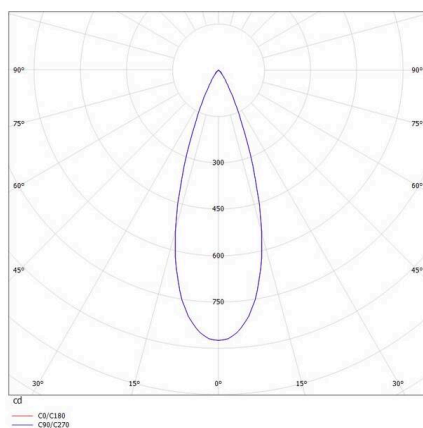

VIBO

668-00201082355d

VIBO SD DIMM SURFACE MOUNTED SPOTLIGHT made of aluminium, white, similar to RAL 9016, stray light-free hexagonal lens beam 35°, light output direct, UGR <16, with converter, max. 500mA, dimmability: DALI, IP20

SKETCH

TECHNICAL DETAILS

Light source	LED
System performance [W]	8
Luminous flux [lm]	340
Current sec. [mA]	500
Colour temperature	2700K
CRI	>90
UGR	<16
Optics	stray light-free hexagonal lens
Converter	with converter
Dimmability	DALI
Light emission area	direct
Beam angle	35°
Voltage	220-240V 50/60Hz
Height [mm]	87
Diameter [mm]	108
IP protection class	IP20
IP protection class	protection cl. I
Material	aluminium
Colour of body	white
RAL	9016
Lifetime [h]	L80 B10 50 000
Energy efficiency class	G
Number of luminaires B16A	50
Net weight [kg]	0.81
EAN number	9208905781797

LIGHT DISTRIBUTION CURVE

Energy label

The values are rated values. Power and luminous flux are initially subject to a tolerance of +/- 10%.
Colour temperature tolerance: +/- 150 K. The values apply to an ambient temperature of 25°C unless otherwise specified.