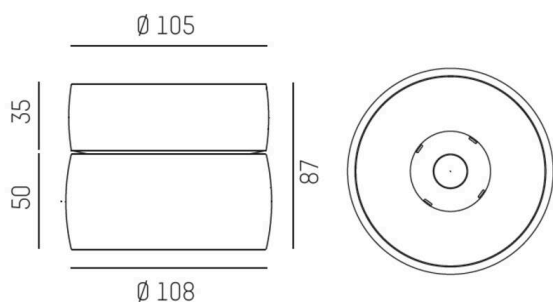

VIBO

668-00201052366d

VIBO SD DIMM SURFACE MOUNTED SPOTLIGHT made of aluminium, black, similar to RAL 9005, stray light-free hexagonal lens beam 23°, light output direct, UGR <16, with converter, max. 500mA, dimmability: DALI, IP20

SKETCH

TECHNICAL DETAILS

Light source	LED
System performance [W]	8
Luminous flux [lm]	410
Current sec. [mA]	500
Colour temperature	2700K
CRI	>90
UGR	<16
Optics	stray light-free hexagonal lens
Converter	with converter
Dimmability	DALI
Light emission area	direct
Beam angle	23°
Voltage	220-240V 50/60Hz
Height [mm]	87
Diameter [mm]	108
IP protection class	IP20
IP protection class	protection cl. I
Material	aluminium
Colour of body	black
RAL	9005
Lifetime [h]	L80 B10 50 000
Energy efficiency class	G
Number of luminaires B16A	50
Net weight [kg]	0.82
EAN number	9208905781780

LIGHT DISTRIBUTION CURVE

Energy label

The values are rated values. Power and luminous flux are initially subject to a tolerance of +/- 10%.
 Colour temperature tolerance: +/- 150 K. The values apply to an ambient temperature of 25°C unless otherwise specified.