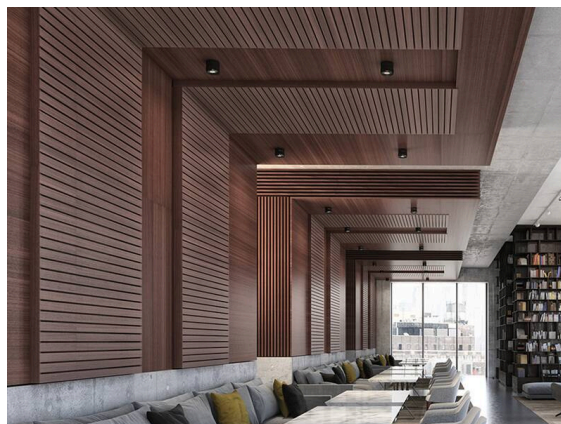

VIBO

668-00201052366d

VIBO SD DIMM SURFACE MOUNTED SPOTLIGHT made of aluminium, black, similar to RAL 9005, stray light-free hexagonal lens beam 23°, light output direct, UGR <16, with converter, max. 500mA, dimmability: DALI, IP20

SKETCH

TECHNICAL DETAILS

Light source	LED
System performance [W]	8
Luminous flux [lm]	410
Current sec. [mA]	500
Colour temperature	2700K
CRI	>90
UGR	<16
Optics	stray light-free hexagonal lens
Converter	with converter
Dimmability	DALI
Light emission area	direct
Beam angle	23°
Voltage	220-240V 50/60Hz
Height [mm]	87
Diameter [mm]	108
IP protection class	IP20
IP protection class	protection cl. I
Material	aluminium
Colour of body	black
RAL	9005
Lifetime [h]	L80 B10 50 000
Energy efficiency class	G
Number of luminaires B16A	50
Net weight [kg]	0.82
EAN number	9208905781780