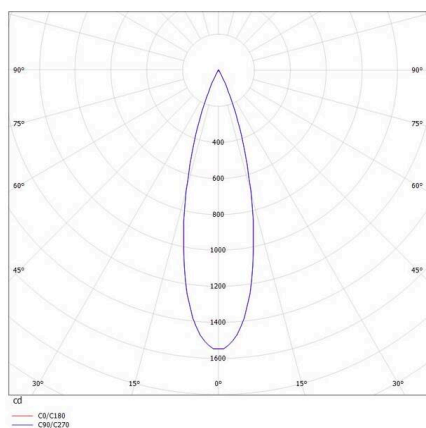

VIBO

668-00201052366d

VIBO SD DIMM SURFACE MOUNTED SPOTLIGHT made of aluminium, black, similar to RAL 9005, stray light-free hexagonal lens beam 23°, light output direct, UGR <16, with converter, max. 500mA, dimmability: DALI, IP20

SKETCH

TECHNICAL DETAILS

Light source	LED
System performance [W]	8
Luminous flux [lm]	410
Current sec. [mA]	500
Colour temperature	2700K
CRI	>90
UGR	<16
Optics	stray light-free hexagonal lens
Converter	with converter
Dimmability	DALI
Light emission area	direct
Beam angle	23°
Voltage	220-240V 50/60Hz
Height [mm]	87
Diameter [mm]	108
IP protection class	IP20
IP protection class	protection cl. I
Material	aluminium
Colour of body	black
RAL	9005
Lifetime [h]	L80 B10 50 000
Energy efficiency class	G
Number of luminaires B16A	50
Net weight [kg]	0.82
EAN number	9208905781780

LIGHT DISTRIBUTION CURVE

Energy label

The values are rated values. Power and luminous flux are initially subject to a tolerance of +/- 10%.
 Colour temperature tolerance: +/- 150 K. The values apply to an ambient temperature of 25°C unless otherwise specified.