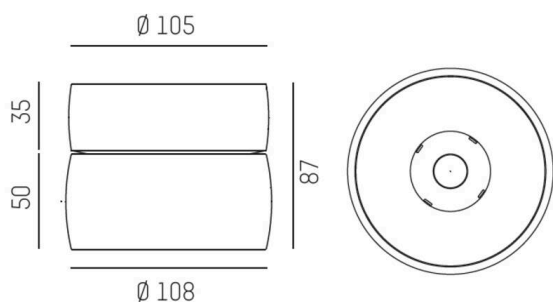

VIBO

668-00201052355d

VIBO SD DIMM SURFACE MOUNTED SPOTLIGHT made of aluminium, white, similar to RAL 9016, stray light-free hexagonal lens beam 23°, light output direct, UGR <16, with converter, max. 500mA, dimmability: DALI, IP20

SKETCH

TECHNICAL DETAILS

Light source	LED
System performance [W]	8
Luminous flux [lm]	410
Current sec. [mA]	500
Colour temperature	2700K
CRI	>90
UGR	<16
Optics	stray light-free hexagonal lens
Converter	with converter
Dimmability	DALI
Light emission area	direct
Beam angle	23°
Voltage	220-240V 50/60Hz
Height [mm]	87
Diameter [mm]	108
IP protection class	IP20
IP protection class	protection cl. I
Material	aluminium
Colour of body	white
RAL	9016
Lifetime [h]	L80 B10 50 000
Energy efficiency class	G
Number of luminaires B16A	50
Net weight [kg]	0.81
EAN number	9208905781773

LIGHT DISTRIBUTION CURVE

Energy label

The values are rated values. Power and luminous flux are initially subject to a tolerance of +/- 10%.
 Colour temperature tolerance: +/- 150 K. The values apply to an ambient temperature of 25°C unless otherwise specified.