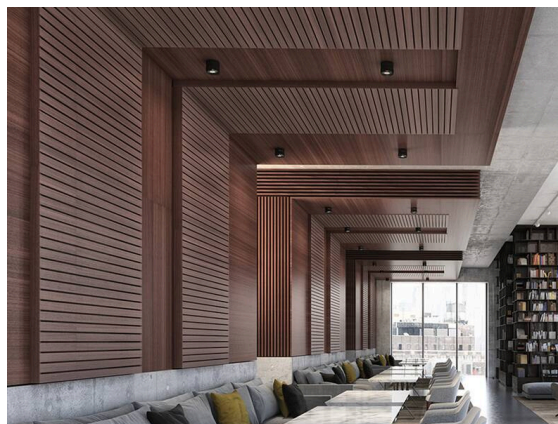

VIBO

668-00201052355d

VIBO SD DIMM SURFACE MOUNTED SPOTLIGHT made of aluminium, white, similar to RAL 9016, stray light-free hexagonal lens beam 23°, light output direct, UGR <16, with converter, max. 500mA, dimmability: DALI, IP20

SKETCH

TECHNICAL DETAILS

Light source	LED
System performance [W]	8
Luminous flux [lm]	410
Current sec. [mA]	500
Colour temperature	2700K
CRI	>90
UGR	<16
Optics	stray light-free hexagonal lens
Converter	with converter
Dimmability	DALI
Light emission area	direct
Beam angle	23°
Voltage	220-240V 50/60Hz
Height [mm]	87
Diameter [mm]	108
IP protection class	IP20
IP protection class	protection cl. I
Material	aluminium
Colour of body	white
RAL	9016
Lifetime [h]	L80 B10 50 000
Energy efficiency class	G
Number of luminaires B16A	50
Net weight [kg]	0.81
EAN number	9208905781773