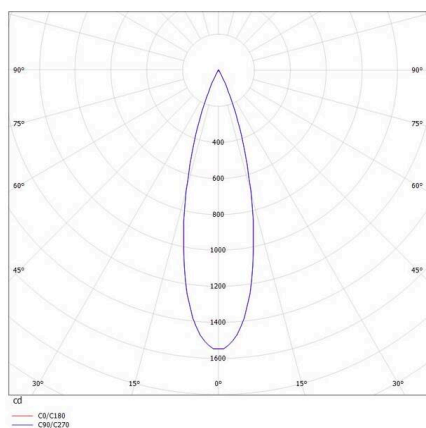

VIBO

668-00201052355d

VIBO SD DIMM SURFACE MOUNTED SPOTLIGHT made of aluminium, white, similar to RAL 9016, stray light-free hexagonal lens beam 23°, light output direct, UGR <16, with converter, max. 500mA, dimmability: DALI, IP20

SKETCH

TECHNICAL DETAILS

Light source	LED
System performance [W]	8
Luminous flux [lm]	410
Current sec. [mA]	500
Colour temperature	2700K
CRI	>90
UGR	<16
Optics	stray light-free hexagonal lens
Converter	with converter
Dimmability	DALI
Light emission area	direct
Beam angle	23°
Voltage	220-240V 50/60Hz
Height [mm]	87
Diameter [mm]	108
IP protection class	IP20
IP protection class	protection cl. I
Material	aluminium
Colour of body	white
RAL	9016
Lifetime [h]	L80 B10 50 000
Energy efficiency class	G
Number of luminaires B16A	50
Net weight [kg]	0.81
EAN number	9208905781773

LIGHT DISTRIBUTION CURVE

Energy label

The values are rated values. Power and luminous flux are initially subject to a tolerance of +/- 10%.
 Colour temperature tolerance: +/- 150 K. The values apply to an ambient temperature of 25°C unless otherwise specified.