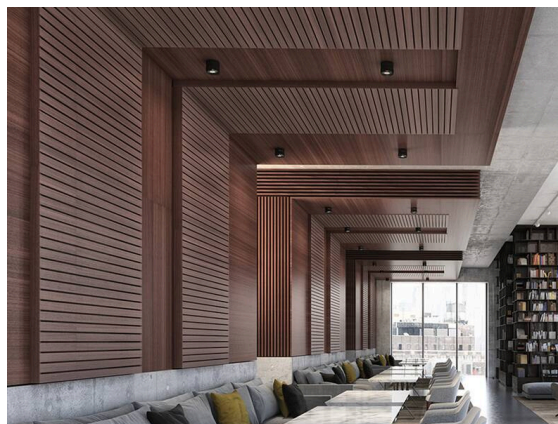

VIBO

668-00201022366d

VIBO SD DIMM SURFACE MOUNTED SPOTLIGHT made of aluminium, black, similar to RAL 9005, stray light-free hexagonal lens beam 10°, light output direct, UGR <16, with converter, max. 500mA, dimmability: DALI, IP20

SKETCH

TECHNICAL DETAILS

Light source	LED
System performance [W]	8
Luminous flux [lm]	410
Current sec. [mA]	500
Colour temperature	2700K
CRI	>90
UGR	<16
Optics	stray light-free hexagonal lens
Converter	with converter
Dimmability	DALI
Light emission area	direct
Beam angle	10°
Voltage	220-240V 50/60Hz
Height [mm]	87
Diameter [mm]	108
IP protection class	IP20
IP protection class	protection cl. I
Material	aluminium
Colour of body	black
RAL	9005
Lifetime [h]	L80 B10 50 000
Energy efficiency class	G
Number of luminaires B16A	50
Net weight [kg]	0.79
EAN number	9008905777301