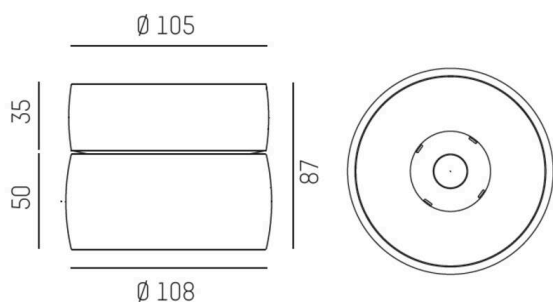

VIBO

668-00201022366d

VIBO SD DIMM SURFACE MOUNTED SPOTLIGHT made of aluminium, black, similar to RAL 9005, stray light-free hexagonal lens beam 10°, light output direct, UGR <16, with converter, max. 500mA, dimmability: DALI, IP20

SKETCH

TECHNICAL DETAILS

Light source	LED
System performance [W]	8
Luminous flux [lm]	410
Current sec. [mA]	500
Colour temperature	2700K
CRI	>90
UGR	<16
Optics	stray light-free hexagonal lens
Converter	with converter
Dimmability	DALI
Light emission area	direct
Beam angle	10°
Voltage	220-240V 50/60Hz
Height [mm]	87
Diameter [mm]	108
IP protection class	IP20
IP protection class	protection cl. I
Material	aluminium
Colour of body	black
RAL	9005
Lifetime [h]	L80 B10 50 000
Energy efficiency class	G
Number of luminaires B16A	50
Net weight [kg]	0.79
EAN number	9008905777301

LIGHT DISTRIBUTION CURVE

Energy label

The values are rated values. Power and luminous flux are initially subject to a tolerance of +/- 10%.  
Colour temperature tolerance: +/- 150 K. The values apply to an ambient temperature of 25°C unless otherwise specified.