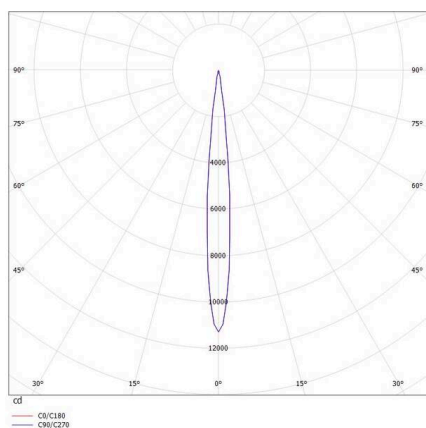

VIBO

668-00201022366d

VIBO SD DIMM SURFACE MOUNTED SPOTLIGHT made of aluminium, black, similar to RAL 9005, stray light-free hexagonal lens beam 10°, light output direct, UGR <16, with converter, max. 500mA, dimmability: DALI, IP20

SKETCH

TECHNICAL DETAILS

Light source	LED
System performance [W]	8
Luminous flux [lm]	410
Current sec. [mA]	500
Colour temperature	2700K
CRI	>90
UGR	<16
Optics	stray light-free hexagonal lens
Converter	with converter
Dimmability	DALI
Light emission area	direct
Beam angle	10°
Voltage	220-240V 50/60Hz
Height [mm]	87
Diameter [mm]	108
IP protection class	IP20
IP protection class	protection cl. I
Material	aluminium
Colour of body	black
RAL	9005
Lifetime [h]	L80 B10 50 000
Energy efficiency class	G
Number of luminaires B16A	50
Net weight [kg]	0.79
EAN number	9008905777301

LIGHT DISTRIBUTION CURVE

Energy label

The values are rated values. Power and luminous flux are initially subject to a tolerance of +/- 10%.  
Colour temperature tolerance: +/- 150 K. The values apply to an ambient temperature of 25°C unless otherwise specified.