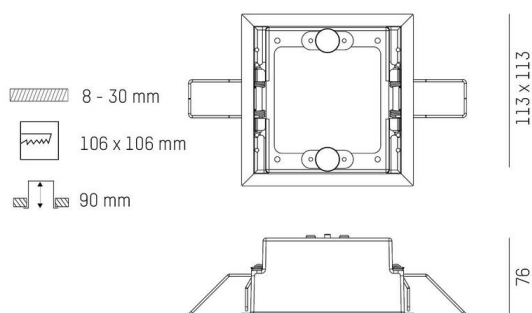

GRID

white powder-coated

629-0001000005000

TECHNICAL DETAILS

Dimmability	not dimmable
Length [mm]	113
Width [mm]	113
Height [mm]	54
Ceiling cutout [mm]	106x106
Ceiling thickness [mm]	8-30
Mounting depth [mm]	90
IP protection class	IP20
Material	metal
Colour of body	white
RAL	9016
Net weight [kg]	0.19
EAN number	9010870982710

SKETCH

Energy label

The values are rated values. Power and luminous flux are initially subject to a tolerance of +/- 10%.
 Colour temperature tolerance: +/- 150 K. The values apply to an ambient temperature of 25°C unless otherwise specified.