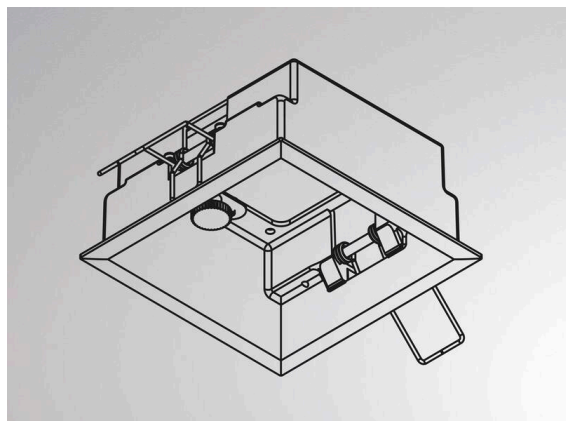

GRID

white powder-coated

629-0001000005000

TECHNICAL DETAILS

Dimmability	not dimmable
Length [mm]	113
Width [mm]	113
Height [mm]	54
Ceiling cutout [mm]	106x106
Ceiling thickness [mm]	8-30
Mounting depth [mm]	90
IP protection class	IP20
Material	metal
Colour of body	white
RAL	9016
Net weight [kg]	0.19
EAN number	9010870982710