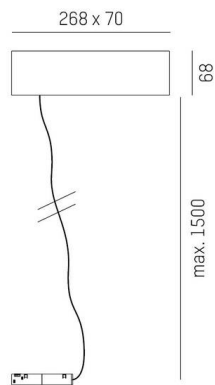

## VALO

720-001260000660

## SKETCH

## TECHNICAL DETAILS

System performance [W]	MAX. 150
Converter	with converter
Dimmability	not dimmable
Voltage	220-240V 50/60Hz
Length [mm]	268
Width [mm]	70
Height [mm]	68
Length pendant [mm]	4000
IP protection class	IP20
IP protection class	protection cl. I
Material	steel sheet
Colour of body	black
RAL	9016
Colour of adapter / ceiling base	black
Cable	transparent
Number of luminaires B16A	15
Net weight [kg]	1.77
EAN number	9010506309997

Energy label

The values are rated values. Power and luminous flux are initially subject to a tolerance of +/- 10%.  
 Colour temperature tolerance: +/- 150 K. The values apply to an ambient temperature of 25°C unless otherwise specified.