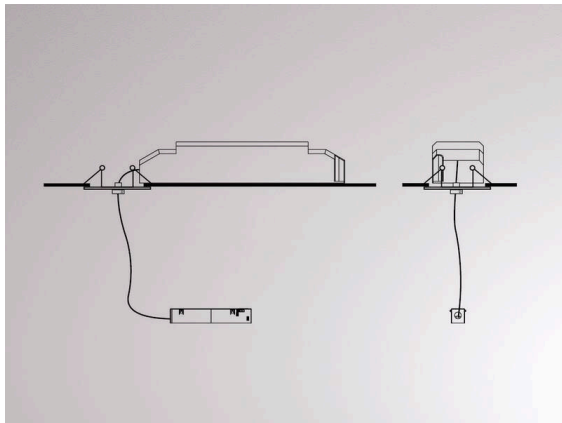

VALO

720-001270000550

TECHNICAL DETAILS

System performance [W]	MAX. 150
Converter	with converter
Dimmability	not dimmable
Voltage	220-240V 50/60Hz
Length [mm]	245
Width [mm]	61
Height [mm]	49
Length pendant [mm]	4000
Ceiling cutout [mm]	100
Ceiling thickness [mm]	1-20
Mounting depth [mm]	120
IP protection class	IP20
IP protection class	protection cl. II
Material	steel sheet
Colour of body	white
RAL	9016
Colour of adapter / ceiling base	white
Cable	transparent
Number of luminaires B16A	15
Net weight [kg]	0.94
EAN number	9010506309980

SKETCH

Energy label

The values are rated values. Power and luminous flux are initially subject to a tolerance of +/- 10%.
 Colour temperature tolerance: +/- 150 K. The values apply to an ambient temperature of 25°C unless otherwise specified.