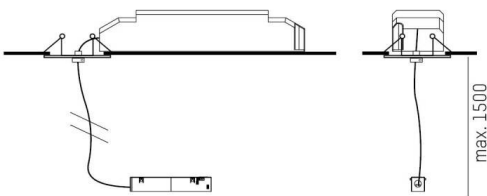

VALO

720-001270000550

TECHNICAL DETAILS

System performance [W]	MAX. 150
Converter	with converter
Dimmability	not dimmable
Voltage	220-240V 50/60Hz
Length [mm]	245
Width [mm]	61
Height [mm]	49
Length pendant [mm]	4000
Ceiling cutout [mm]	100
Ceiling thickness [mm]	1-20
Mounting depth [mm]	120
IP protection class	IP20
IP protection class	protection cl. II
Material	steel sheet
Colour of body	white
RAL	9016
Colour of adapter / ceiling base	white
Cable	transparent
Number of luminaires B16A	15
Net weight [kg]	0.94
EAN number	9010506309980

SKETCH

Energy label

The values are rated values. Power and luminous flux are initially subject to a tolerance of +/- 10%.
 Colour temperature tolerance: +/- 150 K. The values apply to an ambient temperature of 25°C unless otherwise specified.