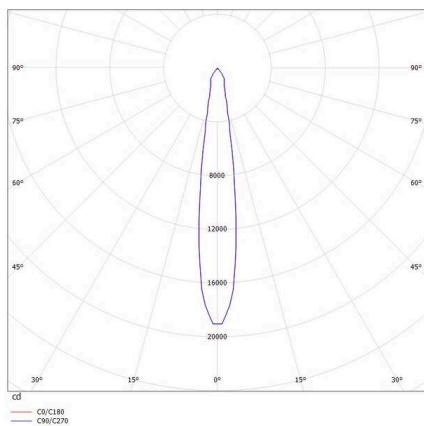

SHOP STAR

608-003020249060

SHOPSTAR LEAN TRACK TRACK SPOTLIGHT WITH 3 PH ADAPTER made of aluminium, black, similar to RAL 9005,high-efficiently vacuum deposited aluminium reflector beam 15°, light output direct, swiveling 350, tilting 90, with converter, max. 850mA, dimmability: not dimmable, adapter/ceiling base black, IP20

SKETCH

TECHNICAL DETAILS

Light source	LED
System performance [W]	34
Luminous flux [lm]	2920
Current sec. [mA]	850
Colour temperature	3000K
CRI	PREMIUM>90
Optics	vacuum deposited aluminium reflector
Converter	with converter
Dimmability	not dimmable
Light emission area	direct
Beam angle	15°
Voltage	220-240V 50/60Hz
Length [mm]	228
Width [mm]	95
Height [mm]	150
Diameter [mm]	95
IP protection class	IP20
IP protection class	protection cl. II
Material	aluminium
Colour of body	black
RAL	9005
Colour of adapter / ceiling base	black
Lifetime [h]	L80 B10 50 000
Number of luminaires B16A	47
Net weight [kg]	0.99
EAN number	9008905846182

LIGHT DISTRIBUTION CURVE

Energy label

The values are rated values. Power and luminous flux are initially subject to a tolerance of +/- 10%.
Colour temperature tolerance: +/- 150 K. The values apply to an ambient temperature of 25°C unless otherwise specified.