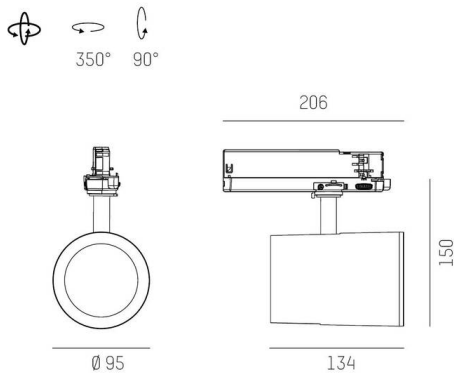

SHOP STAR

608-003020249060

SHOPSTAR LEAN TRACK TRACK SPOTLIGHT WITH 3 PH ADAPTER made of aluminium, black, similar to RAL 9005,high-efficiently vacuum deposited aluminium reflector beam 15°, light output direct, swiveling 350, tilting 90, with converter, max. 850mA, dimmability: not dimmable, adapter/ceiling base black, IP20

SKETCH

TECHNICAL DETAILS

Light source	LED
System performance [W]	34
Luminous flux [lm]	2920
Current sec. [mA]	850
Colour temperature	3000K
CRI	PREMIUM>90
Optics	vacuum deposited aluminium reflector
Converter	with converter
Dimmability	not dimmable
Light emission area	direct
Beam angle	15°
Voltage	220-240V 50/60Hz
Length [mm]	228
Width [mm]	95
Height [mm]	150
Diameter [mm]	95
IP protection class	IP20
IP protection class	protection cl. II
Material	aluminium
Colour of body	black
RAL	9005
Colour of adapter / ceiling base	black
Lifetime [h]	L80 B10 50 000
Number of luminaires B16A	47
Net weight [kg]	0.99
EAN number	9008905846182

LIGHT DISTRIBUTION CURVE

Energy label

The values are rated values. Power and luminous flux are initially subject to a tolerance of +/- 10%.
Colour temperature tolerance: +/- 150 K. The values apply to an ambient temperature of 25°C unless otherwise specified.