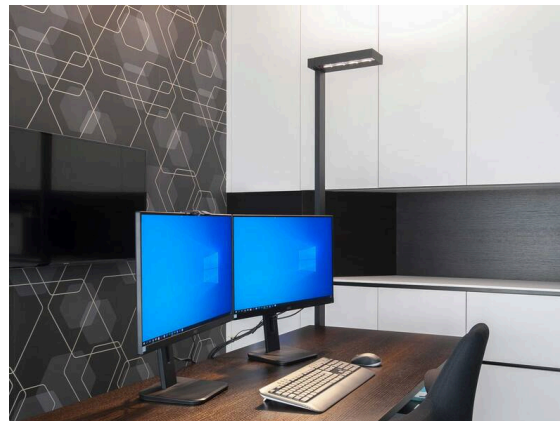

CONCEPT

723-10112011966m

CONCEPT RIGHT F FLOOR LAMP made of aluminium, black, similar to RAL 9005, microfaceted free-form reflector beam for single workplace, light output direct / indirect 30:70, UGR <19, with converter, max. 1500mA, dimmability: motion swarm, with motion detector, day light control and swarm function, cable black, IP20 out of the box mode - with activated daylight control and motion detection

SKETCH

TECHNICAL DETAILS

Light source	LED
System performance [W]	70
Luminous flux [lm]	7400
Current sec. [mA]	1500
Colour temperature	3000K
CRI	>80
UGR	<19
Optics	microfaceted free-form reflector
Converter	with converter
Dimmability	motion swarm
Light emission area	direct / indirect 30:70
Beam angle	for single workplace
Voltage	220-240V AC/DC
Motion detector	with motion detector, day light control and swarm function
Length [mm]	355
Width [mm]	131
Height [mm]	2077
IP protection class	IP20
IP protection class	protection cl. I
Material	aluminium
Colour of body	black
RAL	9005
Cable	black
Lifetime [h]	L80 B10 50 000
Energy efficiency class	D
Number of luminaires B16A	18
Net weight [kg]	12.44
EAN number	9010506849424