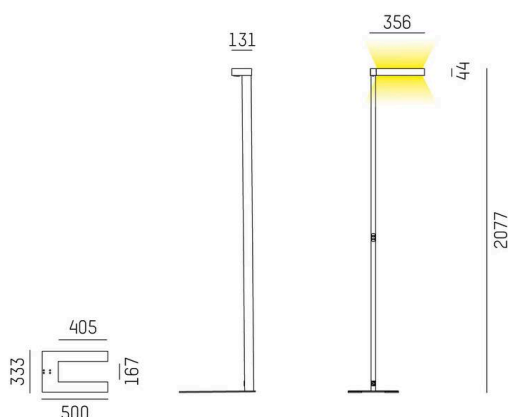

CONCEPT

723-10112011966m

CONCEPT RIGHT F FLOOR LAMP made of aluminium, black, similar to RAL 9005, microfaceted free-form reflector beam for single workplace, light output direct / indirect 30:70, UGR <19, with converter, max. 1500mA, dimmability: motion swarm, with motion detector, day light control and swarm function, cable black, IP20 out of the box mode - with activated daylight control and motion detection

SKETCH

TECHNICAL DETAILS

Light source	LED
System performance [W]	70
Luminous flux [lm]	7400
Current sec. [mA]	1500
Colour temperature	3000K
CRI	>80
UGR	<19
Optics	microfaceted free-form reflector
Converter	with converter
Dimmability	motion swarm
Light emission area	direct / indirect 30:70
Beam angle	for single workplace
Voltage	220-240V AC/DC
Motion detector	with motion detector, day light control and swarm function
Length [mm]	355
Width [mm]	131
Height [mm]	2077
IP protection class	IP20
IP protection class	protection cl. I
Material	aluminium
Colour of body	black
RAL	9005
Cable	black
Lifetime [h]	L80 B10 50 000
Energy efficiency class	D
Number of luminaires B16A	18
Net weight [kg]	12.44
EAN number	9010506849424

LIGHT DISTRIBUTION CURVE

Energy label

The values are rated values. Power and luminous flux are initially subject to a tolerance of +/- 10%.
Colour temperature tolerance: +/- 150 K. The values apply to an ambient temperature of 25°C unless otherwise specified.