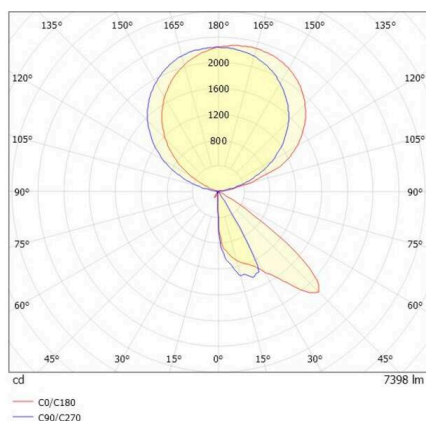

CONCEPT

723-10112011966m

CONCEPT RIGHT F FLOOR LAMP made of aluminium, black, similar to RAL 9005, microfaceted free-form reflector beam for single workplace, light output direct / indirect 30:70, UGR <19, with converter, max. 1500mA, dimmability: motion swarm, with motion detector, day light control and swarm function, cable black, IP20 out of the box mode - with activated daylight control and motion detection

SKETCH

TECHNICAL DETAILS

Light source	LED
System performance [W]	70
Luminous flux [lm]	7400
Current sec. [mA]	1500
Colour temperature	3000K
CRI	>80
UGR	<19
Optics	microfaceted free-form reflector
Converter	with converter
Dimmability	motion swarm
Light emission area	direct / indirect 30:70
Beam angle	for single workplace
Voltage	220-240V AC/DC
Motion detector	with motion detector, day light control and swarm function
Length [mm]	355
Width [mm]	131
Height [mm]	2077
IP protection class	IP20
IP protection class	protection cl. I
Material	aluminium
Colour of body	black
RAL	9005
Cable	black
Lifetime [h]	L80 B10 50 000
Energy efficiency class	D
Number of luminaires B16A	18
Net weight [kg]	12.44
EAN number	9010506849424

LIGHT DISTRIBUTION CURVE

Energy label

The values are rated values. Power and luminous flux are initially subject to a tolerance of +/- 10%.
Colour temperature tolerance: +/- 150 K. The values apply to an ambient temperature of 25°C unless otherwise specified.