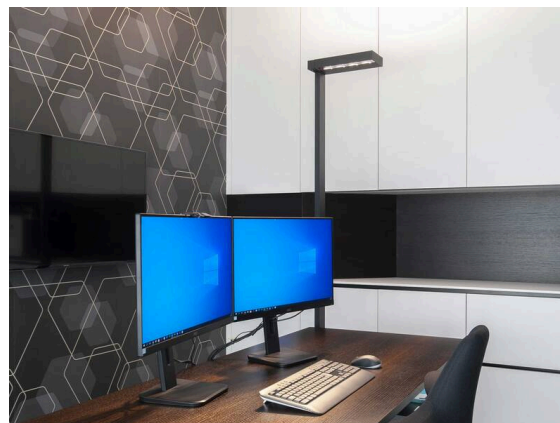

CONCEPT

723-10112011955m

CONCEPT RIGHT F FLOOR LAMP made of aluminium, white, similar to RAL 9016, microfaceted free-form reflector beam for single workplace, light output direct / indirect 30:70, UGR <19, with converter, max. 1500mA, dimmability: motion swarm, with motion detector, day light control and swarm function, cable black, IP20 out of the box mode - with activated daylight control and motion detection

SKETCH

TECHNICAL DETAILS

Light source	LED
System performance [W]	70
Luminous flux [lm]	7400
Current sec. [mA]	1500
Colour temperature	3000K
CRI	>80
UGR	<19
Optics	microfaceted free-form reflector
Converter	with converter
Dimmability	motion swarm
Light emission area	direct / indirect 30:70
Beam angle	for single workplace
Voltage	220-240V AC/DC
Motion detector	with motion detector, day light control and swarm function
Length [mm]	355
Width [mm]	131
Height [mm]	2077
IP protection class	IP20
IP protection class	protection cl. I
Material	aluminium
Colour of body	white
RAL	9016
Cable	black
Lifetime [h]	L80 B10 50 000
Energy efficiency class	D
Number of luminaires B16A	18
Net weight [kg]	12.44
EAN number	9010506849417