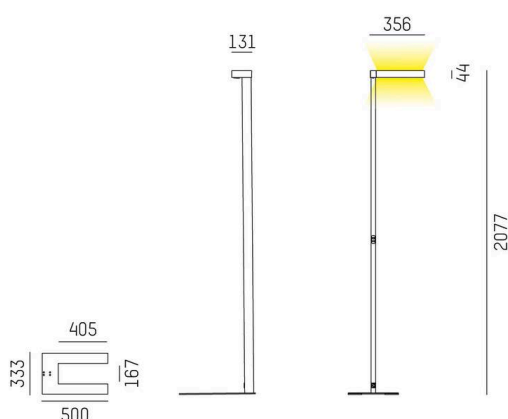

CONCEPT

723-10112011955m

CONCEPT RIGHT F FLOOR LAMP made of aluminium, white, similar to RAL 9016, microfaceted free-form reflector beam for single workplace, light output direct / indirect 30:70, UGR <19, with converter, max. 1500mA, dimmability: motion swarm, with motion detector, day light control and swarm function, cable black, IP20 out of the box mode - with activated daylight control and motion detection

SKETCH

TECHNICAL DETAILS

Light source	LED
System performance [W]	70
Luminous flux [lm]	7400
Current sec. [mA]	1500
Colour temperature	3000K
CRI	>80
UGR	<19
Optics	microfaceted free-form reflector
Converter	with converter
Dimmability	motion swarm
Light emission area	direct / indirect 30:70
Beam angle	for single workplace
Voltage	220-240V AC/DC
Motion detector	with motion detector, day light control and swarm function
Length [mm]	355
Width [mm]	131
Height [mm]	2077
IP protection class	IP20
IP protection class	protection cl. I
Material	aluminium
Colour of body	white
RAL	9016
Cable	black
Lifetime [h]	L80 B10 50 000
Energy efficiency class	D
Number of luminaires B16A	18
Net weight [kg]	12.44
EAN number	9010506849417

LIGHT DISTRIBUTION CURVE

Energy label

The values are rated values. Power and luminous flux are initially subject to a tolerance of +/- 10%.
Colour temperature tolerance: +/- 150 K. The values apply to an ambient temperature of 25°C unless otherwise specified.