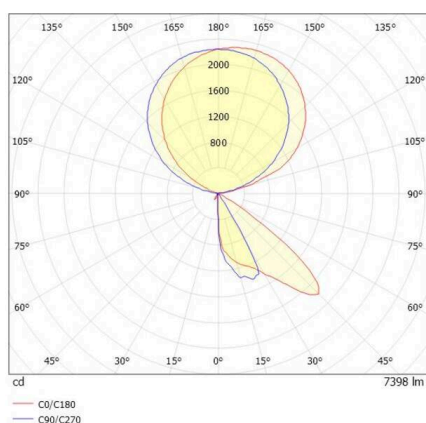

CONCEPT

723-10112011955m

CONCEPT RIGHT F FLOOR LAMP made of aluminium, white, similar to RAL 9016, microfaceted free-form reflector beam for single workplace, light output direct / indirect 30:70, UGR <19, with converter, max. 1500mA, dimmability: motion swarm, with motion detector, day light control and swarm function, cable black, IP20 out of the box mode - with activated daylight control and motion detection

SKETCH

TECHNICAL DETAILS

Light source	LED
System performance [W]	70
Luminous flux [lm]	7400
Current sec. [mA]	1500
Colour temperature	3000K
CRI	>80
UGR	<19
Optics	microfaceted free-form reflector
Converter	with converter
Dimmability	motion swarm
Light emission area	direct / indirect 30:70
Beam angle	for single workplace
Voltage	220-240V AC/DC
Motion detector	with motion detector, day light control and swarm function
Length [mm]	355
Width [mm]	131
Height [mm]	2077
IP protection class	IP20
IP protection class	protection cl. I
Material	aluminium
Colour of body	white
RAL	9016
Cable	black
Lifetime [h]	L80 B10 50 000
Energy efficiency class	D
Number of luminaires B16A	18
Net weight [kg]	12.44
EAN number	9010506849417

LIGHT DISTRIBUTION CURVE

Energy label

The values are rated values. Power and luminous flux are initially subject to a tolerance of +/- 10%.
Colour temperature tolerance: +/- 150 K. The values apply to an ambient temperature of 25°C unless otherwise specified.