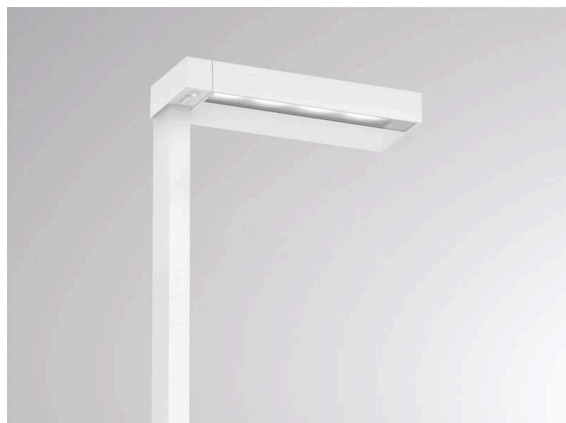

CONCEPT

723-10112011955m

CONCEPT RIGHT F FLOOR LAMP made of aluminium, white, similar to RAL 9016, microfaceted free-form reflector beam for single workplace, light output direct / indirect 30:70, UGR <19, with converter, max. 1500mA, dimmability: motion swarm, with motion detector, day light control and swarm function, cable black, IP20 out of the box mode - with activated daylight control and motion detection

SKETCH

TECHNICAL DETAILS

Light source	LED
System performance [W]	70
Luminous flux [lm]	7400
Current sec. [mA]	1500
Colour temperature	3000K
CRI	>80
UGR	<19
Optics	microfaceted free-form reflector
Converter	with converter
Dimmability	motion swarm
Light emission area	direct / indirect 30:70
Beam angle	for single workplace
Voltage	220-240V AC/DC
Motion detector	with motion detector, day light control and swarm function
Length [mm]	355
Width [mm]	131
Height [mm]	2077
IP protection class	IP20
IP protection class	protection cl. I
Material	aluminium
Colour of body	white
RAL	9016
Cable	black
Lifetime [h]	L80 B10 50 000
Energy efficiency class	D
Number of luminaires B16A	18
Net weight [kg]	12.44
EAN number	9010506849417