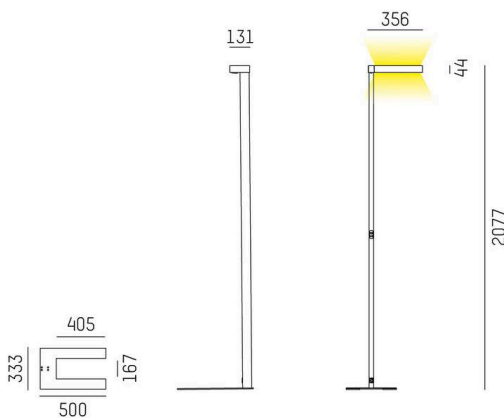

CONCEPT

723-10112011466m

CONCEPT RIGHT F FLOOR LAMP made of aluminium, black, similar to RAL 9005, microfaceted free-form reflector beam for single workplace, light output direct / indirect 30:70, UGR <19, with converter, max. 1500mA, dimmability: motion swarm, with motion detector, day light control and swarm function, cable black, IP20 out of the box mode - with activated daylight control and motion detection

SKETCH

TECHNICAL DETAILS

Light source	LED
System performance [W]	70
Luminous flux [lm]	7710
Current sec. [mA]	1500
Colour temperature	4000K
CRI	>80
UGR	<19
Optics	microfaceted free-form reflector
Converter	with converter
Dimmability	motion swarm
Light emission area	direct / indirect 30:70
Beam angle	for single workplace
Voltage	220-240V AC/DC
Motion detector	with motion detector, day light control and swarm function
Length [mm]	355
Width [mm]	131
Height [mm]	2077
IP protection class	IP20
IP protection class	protection cl. I
Material	aluminium
Colour of body	black
RAL	9005
Cable	black
Lifetime [h]	L80 B10 50 000
Energy efficiency class	D
Number of luminaires B16A	18
Net weight [kg]	12.44
EAN number	9010506849400

LIGHT DISTRIBUTION CURVE

Energy label

The values are rated values. Power and luminous flux are initially subject to a tolerance of +/- 10%.
 Colour temperature tolerance: +/- 150 K. The values apply to an ambient temperature of 25°C unless otherwise specified.