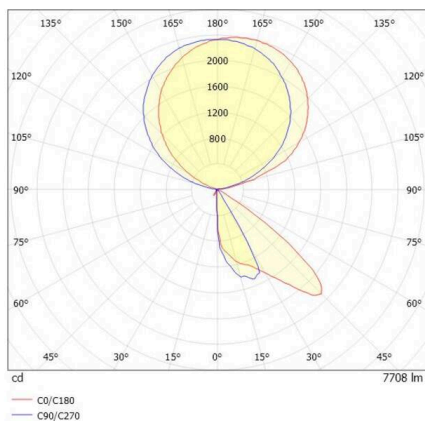

CONCEPT

723-10112011466m

CONCEPT RIGHT F FLOOR LAMP made of aluminium, black, similar to RAL 9005, microfaceted free-form reflector beam for single workplace, light output direct / indirect 30:70, UGR <19, with converter, max. 1500mA, dimmability: motion swarm, with motion detector, day light control and swarm function, cable black, IP20 out of the box mode - with activated daylight control and motion detection

SKETCH

TECHNICAL DETAILS

Light source	LED
System performance [W]	70
Luminous flux [lm]	7710
Current sec. [mA]	1500
Colour temperature	4000K
CRI	>80
UGR	<19
Optics	microfaceted free-form reflector
Converter	with converter
Dimmability	motion swarm
Light emission area	direct / indirect 30:70
Beam angle	for single workplace
Voltage	220-240V AC/DC
Motion detector	with motion detector, day light control and swarm function
Length [mm]	355
Width [mm]	131
Height [mm]	2077
IP protection class	IP20
IP protection class	protection cl. I
Material	aluminium
Colour of body	black
RAL	9005
Cable	black
Lifetime [h]	L80 B10 50 000
Energy efficiency class	D
Number of luminaires B16A	18
Net weight [kg]	12.44
EAN number	9010506849400

LIGHT DISTRIBUTION CURVE

Energy label

The values are rated values. Power and luminous flux are initially subject to a tolerance of +/- 10%.
 Colour temperature tolerance: +/- 150 K. The values apply to an ambient temperature of 25°C unless otherwise specified.