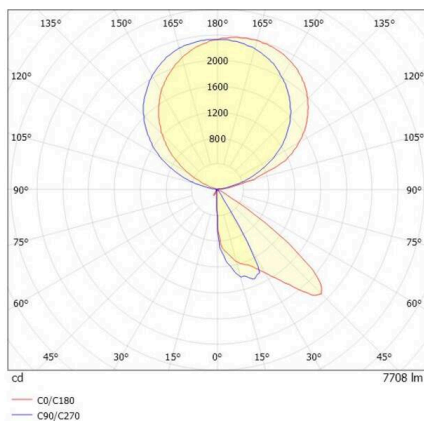

CONCEPT

723-10112011455m

CONCEPT RIGHT F FLOOR LAMP made of aluminium, white, similar to RAL 9016, microfaceted free-form reflector beam for single workplace, light output direct / indirect 30:70, UGR <19, with converter, max. 1500mA, dimmability: motion swarm, with motion detector, day light control and swarm function, cable black, IP20 out of the box mode - with activated daylight control and motion detection

SKETCH

TECHNICAL DETAILS

Light source	LED
System performance [W]	70
Luminous flux [lm]	7710
Current sec. [mA]	1500
Colour temperature	4000K
CRI	>80
UGR	<19
Optics	microfaceted free-form reflector
Converter	with converter
Dimmability	motion swarm
Light emission area	direct / indirect 30:70
Beam angle	for single workplace
Voltage	220-240V AC/DC
Motion detector	with motion detector, day light control and swarm function
Length [mm]	355
Width [mm]	131
Height [mm]	2077
IP protection class	IP20
IP protection class	protection cl. I
Material	aluminium
Colour of body	white
RAL	9016
Cable	black
Lifetime [h]	L80 B10 50 000
Energy efficiency class	D
Number of luminaires B16A	18
Net weight [kg]	12.44
EAN number	9010506849394

LIGHT DISTRIBUTION CURVE

Energy label

The values are rated values. Power and luminous flux are initially subject to a tolerance of +/- 10%.
 Colour temperature tolerance: +/- 150 K. The values apply to an ambient temperature of 25°C unless otherwise specified.