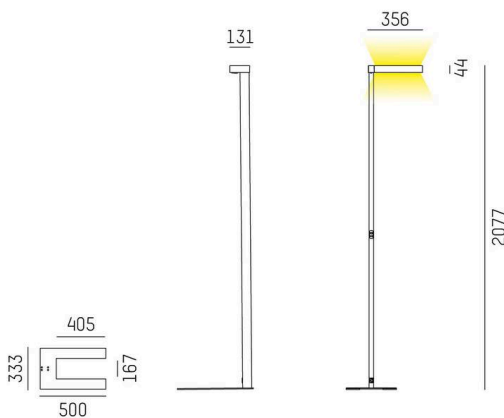

CONCEPT

723-10112011455m

CONCEPT RIGHT F FLOOR LAMP made of aluminium, white, similar to RAL 9016, microfaceted free-form reflector beam for single workplace, light output direct / indirect 30:70, UGR <19, with converter, max. 1500mA, dimmability: motion swarm, with motion detector, day light control and swarm function, cable black, IP20 out of the box mode - with activated daylight control and motion detection

SKETCH

TECHNICAL DETAILS

Light source	LED
System performance [W]	70
Luminous flux [lm]	7710
Current sec. [mA]	1500
Colour temperature	4000K
CRI	>80
UGR	<19
Optics	microfaceted free-form reflector
Converter	with converter
Dimmability	motion swarm
Light emission area	direct / indirect 30:70
Beam angle	for single workplace
Voltage	220-240V AC/DC
Motion detector	with motion detector, day light control and swarm function
Length [mm]	355
Width [mm]	131
Height [mm]	2077
IP protection class	IP20
IP protection class	protection cl. I
Material	aluminium
Colour of body	white
RAL	9016
Cable	black
Lifetime [h]	L80 B10 50 000
Energy efficiency class	D
Number of luminaires B16A	18
Net weight [kg]	12.44
EAN number	9010506849394

LIGHT DISTRIBUTION CURVE

Energy label

The values are rated values. Power and luminous flux are initially subject to a tolerance of +/- 10%.
 Colour temperature tolerance: +/- 150 K. The values apply to an ambient temperature of 25°C unless otherwise specified.