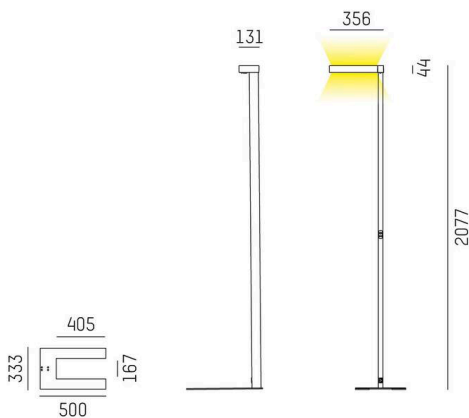

CONCEPT

723-10111011966m

CONCEPT LEFT F FLOOR LAMP made of aluminium, black, similar to RAL 9005, microfaceted free-form reflector beam for single workplace, light output direct / indirect 30:70, UGR <19, with converter, max. 1500mA, dimmability: motion swarm, with motion detector, day light control and swarm function, cable black, IP20 out of the box mode - with activated daylight control and motion detection

SKETCH

TECHNICAL DETAILS

Light source	LED
System performance [W]	70
Luminous flux [lm]	7400
Current sec. [mA]	1500
Colour temperature	3000K
CRI	>80
UGR	<19
Optics	microfaceted free-form reflector
Converter	with converter
Dimmability	motion swarm
Light emission area	direct / indirect 30:70
Beam angle	for single workplace
Voltage	220-240V AC/DC
Motion detector	with motion detector, day light control and swarm function
Length [mm]	355
Width [mm]	131
Height [mm]	2077
IP protection class	IP20
IP protection class	protection cl. I
Material	aluminium
Colour of body	black
RAL	9005
Cable	black
Lifetime [h]	L80 B10 50 000
Energy efficiency class	D
Number of luminaires B16A	18
Net weight [kg]	12.32
EAN number	9010506849387

LIGHT DISTRIBUTION CURVE

Energy label

The values are rated values. Power and luminous flux are initially subject to a tolerance of +/- 10%.
Colour temperature tolerance: +/- 150 K. The values apply to an ambient temperature of 25°C unless otherwise specified.