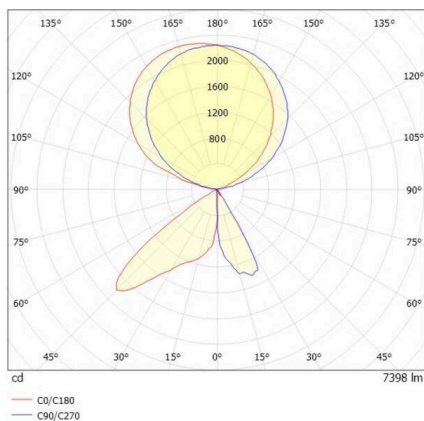

CONCEPT

723-10111011966m

CONCEPT LEFT F FLOOR LAMP made of aluminium, black, similar to RAL 9005, microfaceted free-form reflector beam for single workplace, light output direct / indirect 30:70, UGR <19, with converter, max. 1500mA, dimmability: motion swarm, with motion detector, day light control and swarm function, cable black, IP20 out of the box mode - with activated daylight control and motion detection

SKETCH

TECHNICAL DETAILS

Light source	LED
System performance [W]	70
Luminous flux [lm]	7400
Current sec. [mA]	1500
Colour temperature	3000K
CRI	>80
UGR	<19
Optics	microfaceted free-form reflector
Converter	with converter
Dimmability	motion swarm
Light emission area	direct / indirect 30:70
Beam angle	for single workplace
Voltage	220-240V AC/DC
Motion detector	with motion detector, day light control and swarm function
Length [mm]	355
Width [mm]	131
Height [mm]	2077
IP protection class	IP20
IP protection class	protection cl. I
Material	aluminium
Colour of body	black
RAL	9005
Cable	black
Lifetime [h]	L80 B10 50 000
Energy efficiency class	D
Number of luminaires B16A	18
Net weight [kg]	12.32
EAN number	9010506849387

LIGHT DISTRIBUTION CURVE

Energy label

The values are rated values. Power and luminous flux are initially subject to a tolerance of +/- 10%.
Colour temperature tolerance: +/- 150 K. The values apply to an ambient temperature of 25°C unless otherwise specified.