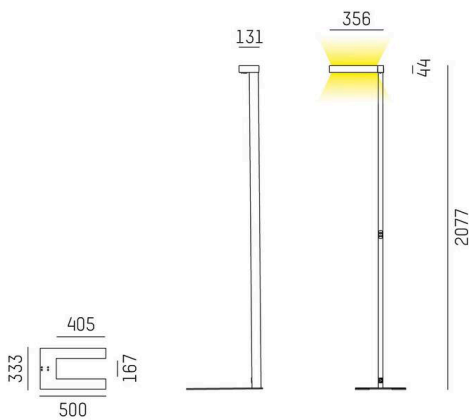

CONCEPT

723-10111011955m

CONCEPT LEFT F FLOOR LAMP made of aluminium, white, similar to RAL 9016, microfaceted free-form reflector beam for single workplace, light output direct / indirect 30:70, UGR <19, with converter, max. 1500mA, dimmability: motion swarm, with motion detector, day light control and swarm function, cable black, IP20 out of the box mode - with activated daylight control and motion detection

SKETCH

TECHNICAL DETAILS

Light source	LED
System performance [W]	70
Luminous flux [lm]	7400
Current sec. [mA]	1500
Colour temperature	3000K
CRI	>80
UGR	<19
Optics	microfaceted free-form reflector
Converter	with converter
Dimmability	motion swarm
Light emission area	direct / indirect 30:70
Beam angle	for single workplace
Voltage	220-240V AC/DC
Motion detector	with motion detector, day light control and swarm function
Length [mm]	355
Width [mm]	131
Height [mm]	2077
IP protection class	IP20
IP protection class	protection cl. I
Material	aluminium
Colour of body	white
RAL	9016
Cable	black
Lifetime [h]	L80 B10 50 000
Energy efficiency class	D
Number of luminaires B16A	18
Net weight [kg]	12.32
EAN number	9010506849370

LIGHT DISTRIBUTION CURVE

Energy label

The values are rated values. Power and luminous flux are initially subject to a tolerance of +/- 10%. Colour temperature tolerance: +/- 150 K. The values apply to an ambient temperature of 25°C unless otherwise specified.