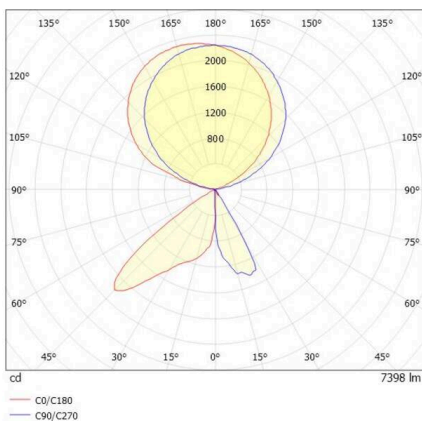

CONCEPT

723-10111011955m

CONCEPT LEFT F FLOOR LAMP made of aluminium, white, similar to RAL 9016, microfaceted free-form reflector beam for single workplace, light output direct / indirect 30:70, UGR <19, with converter, max. 1500mA, dimmability: motion swarm, with motion detector, day light control and swarm function, cable black, IP20 out of the box mode - with activated daylight control and motion detection

SKETCH

TECHNICAL DETAILS

Light source	LED
System performance [W]	70
Luminous flux [lm]	7400
Current sec. [mA]	1500
Colour temperature	3000K
CRI	>80
UGR	<19
Optics	microfaceted free-form reflector
Converter	with converter
Dimmability	motion swarm
Light emission area	direct / indirect 30:70
Beam angle	for single workplace
Voltage	220-240V AC/DC
Motion detector	with motion detector, day light control and swarm function
Length [mm]	355
Width [mm]	131
Height [mm]	2077
IP protection class	IP20
IP protection class	protection cl. I
Material	aluminium
Colour of body	white
RAL	9016
Cable	black
Lifetime [h]	L80 B10 50 000
Energy efficiency class	D
Number of luminaires B16A	18
Net weight [kg]	12.32
EAN number	9010506849370

LIGHT DISTRIBUTION CURVE

Energy label

The values are rated values. Power and luminous flux are initially subject to a tolerance of +/- 10%. Colour temperature tolerance: +/- 150 K. The values apply to an ambient temperature of 25°C unless otherwise specified.