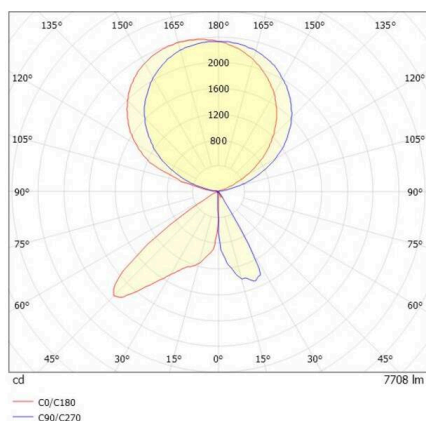

CONCEPT

723-10111011466m

CONCEPT LEFT F FLOOR LAMP made of aluminium, black, similar to RAL 9005, microfaceted free-form reflector beam for single workplace, light output direct / indirect 30:70, UGR <19, with converter, max. 1500mA, dimmability: motion swarm, with motion detector, day light control and swarm function, cable black, IP20 out of the box mode - with activated daylight control and motion detection

SKETCH

TECHNICAL DETAILS

Light source	LED
System performance [W]	70
Luminous flux [lm]	7710
Current sec. [mA]	1500
Colour temperature	4000K
CRI	>80
UGR	<19
Optics	microfaceted free-form reflector
Converter	with converter
Dimmability	motion swarm
Light emission area	direct / indirect 30:70
Beam angle	for single workplace
Voltage	220-240V AC/DC
Motion detector	with motion detector, day light control and swarm function
Length [mm]	355
Width [mm]	131
Height [mm]	2077
IP protection class	IP20
IP protection class	protection cl. I
Material	aluminium
Colour of body	black
RAL	9005
Cable	black
Lifetime [h]	L80 B10 50 000
Energy efficiency class	D
Number of luminaires B16A	18
Net weight [kg]	12.61
EAN number	9010506849363

LIGHT DISTRIBUTION CURVE

Energy label

The values are rated values. Power and luminous flux are initially subject to a tolerance of +/- 10%.
Colour temperature tolerance: +/- 150 K. The values apply to an ambient temperature of 25°C unless otherwise specified.