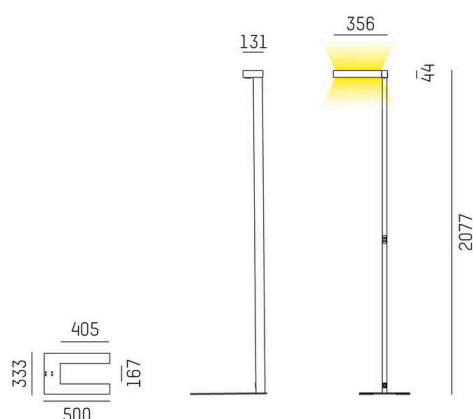

CONCEPT

723-10111011466m

CONCEPT LEFT F FLOOR LAMP made of aluminium, black, similar to RAL 9005, microfaceted free-form reflector beam for single workplace, light output direct / indirect 30:70, UGR <19, with converter, max. 1500mA, dimmability: motion swarm, with motion detector, day light control and swarm function, cable black, IP20 out of the box mode - with activated daylight control and motion detection

SKETCH

TECHNICAL DETAILS

Light source	LED
System performance [W]	70
Luminous flux [lm]	7710
Current sec. [mA]	1500
Colour temperature	4000K
CRI	>80
UGR	<19
Optics	microfaceted free-form reflector
Converter	with converter
Dimmability	motion swarm
Light emission area	direct / indirect 30:70
Beam angle	for single workplace
Voltage	220-240V AC/DC
Motion detector	with motion detector, day light control and swarm function
Length [mm]	355
Width [mm]	131
Height [mm]	2077
IP protection class	IP20
IP protection class	protection cl. I
Material	aluminium
Colour of body	black
RAL	9005
Cable	black
Lifetime [h]	L80 B10 50 000
Energy efficiency class	D
Number of luminaires B16A	18
Net weight [kg]	12.61
EAN number	9010506849363

LIGHT DISTRIBUTION CURVE

Energy label

The values are rated values. Power and luminous flux are initially subject to a tolerance of +/- 10%.
Colour temperature tolerance: +/- 150 K. The values apply to an ambient temperature of 25°C unless otherwise specified.