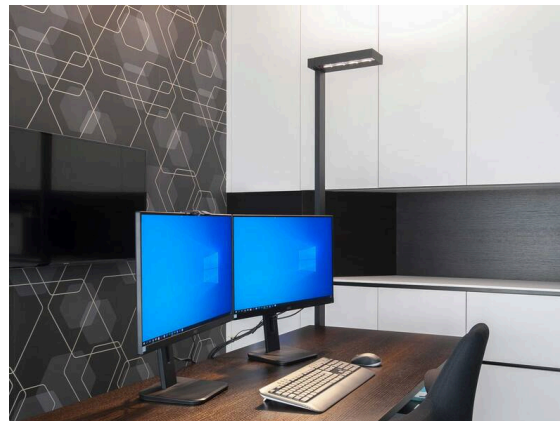

CONCEPT

723-10111011466m

CONCEPT LEFT F FLOOR LAMP made of aluminium, black, similar to RAL 9005, microfaceted free-form reflector beam for single workplace, light output direct / indirect 30:70, UGR <19, with converter, max. 1500mA, dimmability: motion swarm, with motion detector, day light control and swarm function, cable black, IP20 out of the box mode - with activated daylight control and motion detection

SKETCH

TECHNICAL DETAILS

Light source	LED
System performance [W]	70
Luminous flux [lm]	7710
Current sec. [mA]	1500
Colour temperature	4000K
CRI	>80
UGR	<19
Optics	microfaceted free-form reflector
Converter	with converter
Dimmability	motion swarm
Light emission area	direct / indirect 30:70
Beam angle	for single workplace
Voltage	220-240V AC/DC
Motion detector	with motion detector, day light control and swarm function
Length [mm]	355
Width [mm]	131
Height [mm]	2077
IP protection class	IP20
IP protection class	protection cl. I
Material	aluminium
Colour of body	black
RAL	9005
Cable	black
Lifetime [h]	L80 B10 50 000
Energy efficiency class	D
Number of luminaires B16A	18
Net weight [kg]	12.61
EAN number	9010506849363