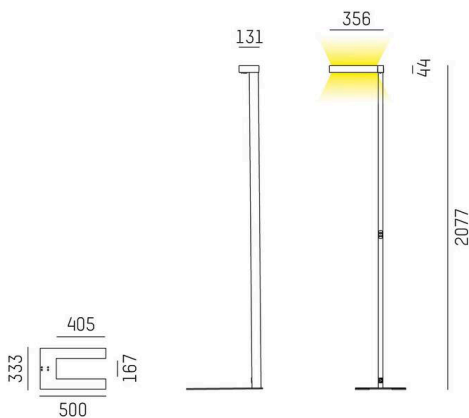

CONCEPT

723-10111011455m

CONCEPT LEFT F FLOOR LAMP made of aluminium, white, similar to RAL 9016, microfaceted free-form reflector beam for single workplace, light output direct / indirect 30:70, UGR <19, with converter, max. 1500mA, dimmability: motion swarm, with motion detector, day light control and swarm function, cable black, IP20 out of the box mode - with activated daylight control and motion detection

SKETCH

TECHNICAL DETAILS

Light source	LED
System performance [W]	70
Luminous flux [lm]	7710
Current sec. [mA]	1500
Colour temperature	4000K
CRI	>80
UGR	<19
Optics	microfaceted free-form reflector
Converter	with converter
Dimmability	motion swarm
Light emission area	direct / indirect 30:70
Beam angle	for single workplace
Voltage	220-240V AC/DC
Motion detector	with motion detector, day light control and swarm function
Length [mm]	355
Width [mm]	131
Height [mm]	2077
IP protection class	IP20
IP protection class	protection cl. I
Material	aluminium
Colour of body	white
RAL	9016
Cable	black
Lifetime [h]	L80 B10 50 000
Energy efficiency class	D
Number of luminaires B16A	18
Net weight [kg]	12.61
EAN number	9010506849356

LIGHT DISTRIBUTION CURVE

Energy label

The values are rated values. Power and luminous flux are initially subject to a tolerance of +/- 10%.
Colour temperature tolerance: +/- 150 K. The values apply to an ambient temperature of 25°C unless otherwise specified.