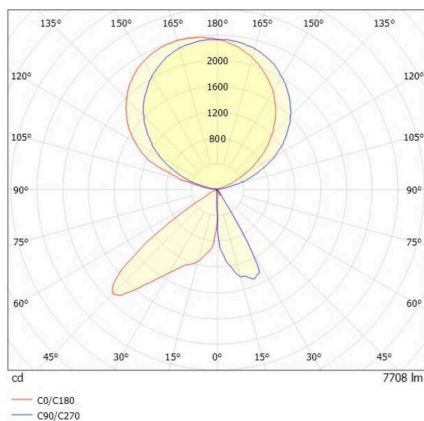

CONCEPT

723-10111011455m

CONCEPT LEFT F FLOOR LAMP made of aluminium, white, similar to RAL 9016, microfaceted free-form reflector beam for single workplace, light output direct / indirect 30:70, UGR <19, with converter, max. 1500mA, dimmability: motion swarm, with motion detector, day light control and swarm function, cable black, IP20 out of the box mode - with activated daylight control and motion detection

SKETCH

TECHNICAL DETAILS

Light source	LED
System performance [W]	70
Luminous flux [lm]	7710
Current sec. [mA]	1500
Colour temperature	4000K
CRI	>80
UGR	<19
Optics	microfaceted free-form reflector
Converter	with converter
Dimmability	motion swarm
Light emission area	direct / indirect 30:70
Beam angle	for single workplace
Voltage	220-240V AC/DC
Motion detector	with motion detector, day light control and swarm function
Length [mm]	355
Width [mm]	131
Height [mm]	2077
IP protection class	IP20
IP protection class	protection cl. I
Material	aluminium
Colour of body	white
RAL	9016
Cable	black
Lifetime [h]	L80 B10 50 000
Energy efficiency class	D
Number of luminaires B16A	18
Net weight [kg]	12.61
EAN number	9010506849356

LIGHT DISTRIBUTION CURVE

Energy label

The values are rated values. Power and luminous flux are initially subject to a tolerance of +/- 10%.
Colour temperature tolerance: +/- 150 K. The values apply to an ambient temperature of 25°C unless otherwise specified.