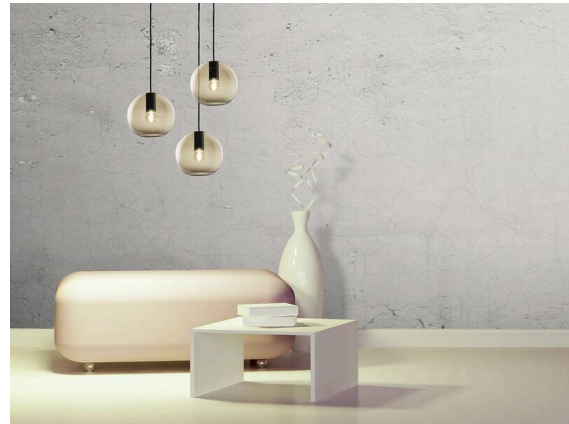

LOON

636-0131136000600

LOON MINI BALL PD SUSPENSION made of metal, black, similar to RAL 9005, shade made of hand-blown glass brown, light output direct, dimmability: not dimmable, cable black, fabric, adapter/ceiling base black, pendant length 2500mm, IP20

SKETCH

TECHNICAL DETAILS

Light source	AGL P45 4W
Number of sockets	1x
Socket	E14
Optics	hand-blown glass
Dimmability	not dimmable
Light emission area	direct
Voltage	220-240V 50/60Hz
Height [mm]	166
Length pendant [mm]	2500
Diameter [mm]	180
IP protection class	IP20
IP protection class	protection cl. I
Material	metal
Colour of body	black
RAL	9005
Colour of glass/shade	brown
Colour of adapter / ceiling base	black
Cable	black, fabric
Net weight [kg]	1.06
EAN number	9010506729917