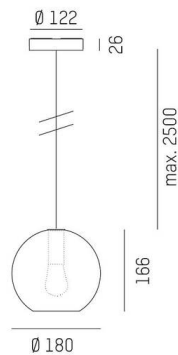

LOON

636-0131136000600

LOON MINI BALL PD SUSPENSION made of metal, black, similar to RAL 9005, shade made of hand-blown glass brown, light output direct, dimmability: not dimmable, cable black, fabric, adapter/ceiling base black, pendant length 2500mm, IP20

SKETCH

TECHNICAL DETAILS

Light source	AGL P45 4W
Number of sockets	1x
Socket	E14
Optics	hand-blown glass
Dimmability	not dimmable
Light emission area	direct
Voltage	220-240V 50/60Hz
Height [mm]	166
Length pendant [mm]	2500
Diameter [mm]	180
IP protection class	IP20
IP protection class	protection cl. I
Material	metal
Colour of body	black
RAL	9005
Colour of glass/shade	brown
Colour of adapter / ceiling base	black
Cable	black, fabric
Net weight [kg]	1.06
EAN number	9010506729917

Energy label

The values are rated values. Power and luminous flux are initially subject to a tolerance of +/- 10%.
Colour temperature tolerance: +/- 150 K. The values apply to an ambient temperature of 25°C unless otherwise specified.