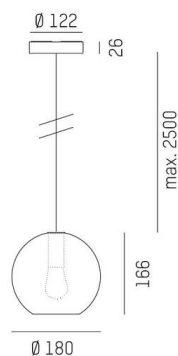

## LOON

636-0131116000600

LOON MINI BALL PD SUSPENSION made of metal, black, similar to RAL 9005, shade made of hand-blown glass grey, light output direct, dimmability: not dimmable, cable black, fabric, adapter/ceiling base black, pendant length 2500mm, IP20

## SKETCH

## TECHNICAL DETAILS

Light source	AGL P45 4W
Number of sockets	1x
Socket	E14
Optics	hand-blown glass
Dimmability	not dimmable
Light emission area	direct
Voltage	220-240V 50/60Hz
Height [mm]	166
Length pendant [mm]	2500
Diameter [mm]	180
IP protection class	IP20
IP protection class	protection cl. I
Material	metal
Colour of body	black
RAL	9005
Colour of glass/shade	grey
Colour of adapter / ceiling base	black
Cable	black, fabric
Net weight [kg]	0.97
EAN number	9010506729894

Energy label

The values are rated values. Power and luminous flux are initially subject to a tolerance of +/- 10%.  
Colour temperature tolerance: +/- 150 K. The values apply to an ambient temperature of 25°C unless otherwise specified.