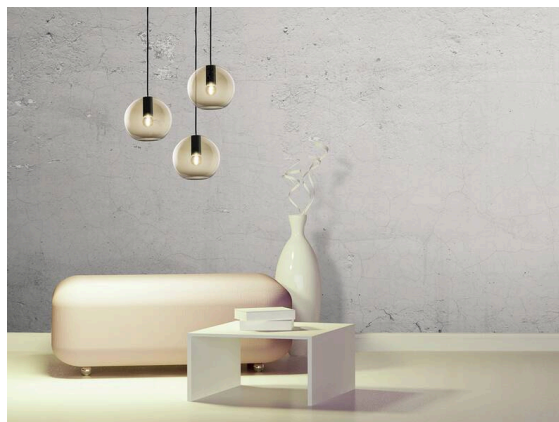

## LOON

636-0131116000600

LOON MINI BALL PD SUSPENSION made of metal, black, similar to RAL 9005, shade made of hand-blown glass grey, light output direct, dimmability: not dimmable, cable black, fabric, adapter/ceiling base black, pendant length 2500mm, IP20

## TECHNICAL DETAILS

Light source	AGL P45 4W
Number of sockets	1x
Socket	E14
Optics	hand-blown glass
Dimmability	not dimmable
Light emission area	direct
Voltage	220-240V 50/60Hz
Height [mm]	166
Length pendant [mm]	2500
Diameter [mm]	180
IP protection class	IP20
IP protection class	protection cl. I
Material	metal
Colour of body	black
RAL	9005
Colour of glass/shade	grey
Colour of adapter / ceiling base	black
Cable	black, fabric
Net weight [kg]	0.97
EAN number	9010506729894