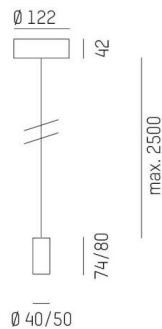

LOON

636-0110006000600

LOON MINI BASE PD SUSPENSION made of metal, black, similar to RAL 9005, light output direct, dimmability: not dimmable, cable black, fabric, adapter/ceiling base black, pendant length 2500mm, IP20 without shade,

SKETCH

TECHNICAL DETAILS

Light source	AGL P45 4W
Number of sockets	1x
Socket	E14
Dimmability	not dimmable
Light emission area	direct
Voltage	220-240V 50/60Hz
Height [mm]	74
Length pendant [mm]	2500
Diameter [mm]	40
IP protection class	IP20
IP protection class	protection cl. I
Material	metal
Colour of body	black
RAL	9005
Colour of adapter / ceiling base	black
Cable	black, fabric
Net weight [kg]	0.36
EAN number	9010506729887

Energy label

The values are rated values. Power and luminous flux are initially subject to a tolerance of +/- 10%.
Colour temperature tolerance: +/- 150 K. The values apply to an ambient temperature of 25°C unless otherwise specified.