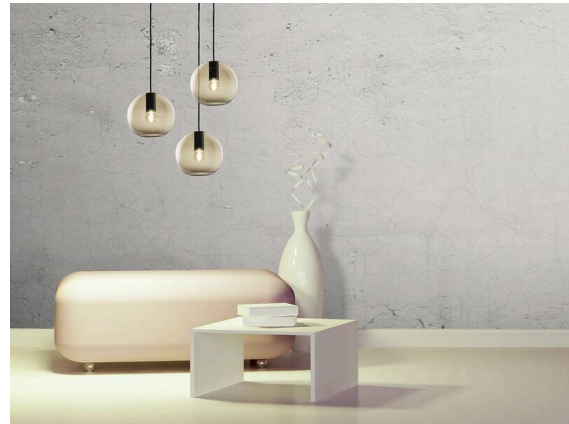

LOON

636-0110006000600

LOON MINI BASE PD SUSPENSION made of metal, black, similar to RAL 9005, light output direct, dimmability: not dimmable, cable black, fabric, adapter/ceiling base black, pendant length 2500mm, IP20 without shade,

SKETCH

TECHNICAL DETAILS

Light source	AGL P45 4W
Number of sockets	1x
Socket	E14
Dimmability	not dimmable
Light emission area	direct
Voltage	220-240V 50/60Hz
Height [mm]	74
Length pendant [mm]	2500
Diameter [mm]	40
IP protection class	IP20
IP protection class	protection cl. I
Material	metal
Colour of body	black
RAL	9005
Colour of adapter / ceiling base	black
Cable	black, fabric
Net weight [kg]	0.36
EAN number	9010506729887