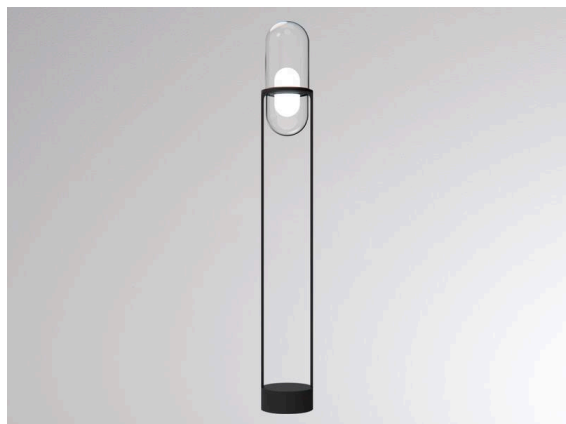

PILLE

737-60013ggtv2

PILLE F FLOOR LAMP made of aluminium, black, similar to RAL 9005, shade made of hand-blown glass grey grey, light output direct / indirect, with converter, max. 700mA, dimmability: Push Dim, cable black, synthetic fabric, IP20 Wooden base with visible grain, black painted,

SKETCH

TECHNICAL DETAILS

Light source	LED
System performance [W]	27
Luminous flux [lm]	1290
Current sec. [mA]	700
Colour temperature	2700K
CRI	PREMIUM>90
Optics	hand-blown glass
Converter	with converter
Dimmability	Push Dim
Light emission area	direct / indirect
Voltage	220-240V 50/60Hz
Width [mm]	188
Height [mm]	1200
Diameter [mm]	188
IP protection class	IP20
IP protection class	protection cl. I
Material	aluminium
Colour of body	black
RAL	9005
Colour of glass/shade	grey grey
Cable	black, synthetic fabric
Lifetime [h]	L80 B10 50 000
Energy efficiency class	C
Number of luminaires B16A	50
Net weight [kg]	6.53
EAN number	9010979106543