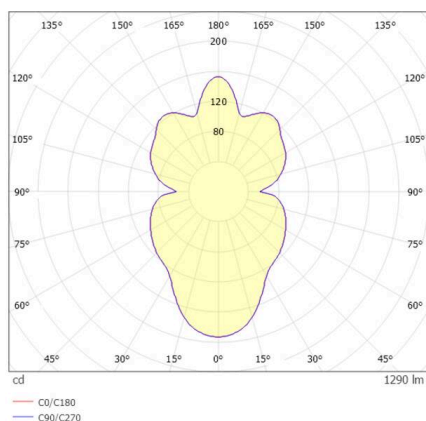

PILLE

737-60013ggtv2

PILLE F FLOOR LAMP made of aluminium, black, similar to RAL 9005, shade made of hand-blown glass grey grey, light output direct / indirect, with converter, max. 700mA, dimmability: Push Dim, cable black, synthetic fabric, IP20 Wooden base with visible grain, black painted,

SKETCH

TECHNICAL DETAILS

Light source	LED
System performance [W]	27
Luminous flux [lm]	1290
Current sec. [mA]	700
Colour temperature	2700K
CRI	PREMIUM>90
Optics	hand-blown glass
Converter	with converter
Dimmability	Push Dim
Light emission area	direct / indirect
Voltage	220-240V 50/60Hz
Width [mm]	188
Height [mm]	1200
Diameter [mm]	188
IP protection class	IP20
IP protection class	protection cl. I
Material	aluminium
Colour of body	black
RAL	9005
Colour of glass/shade	grey grey
Cable	black, synthetic fabric
Lifetime [h]	L80 B10 50 000
Energy efficiency class	C
Number of luminaires B16A	50
Net weight [kg]	6.53
EAN number	9010979106543

LIGHT DISTRIBUTION CURVE

Energy label

The values are rated values. Power and luminous flux are initially subject to a tolerance of +/- 10%.  
Colour temperature tolerance: +/- 150 K. The values apply to an ambient temperature of 25°C unless otherwise specified.