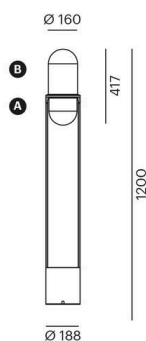

PILLE

737-60013ggtv2

PILLE F FLOOR LAMP made of aluminium, black, similar to RAL 9005, shade made of hand-blown glass grey grey, light output direct / indirect, with converter, max. 700mA, dimmability: Push Dim, cable black, synthetic fabric, IP20 Wooden base with visible grain, black painted,

SKETCH

TECHNICAL DETAILS

Light source	LED
System performance [W]	27
Luminous flux [lm]	1290
Current sec. [mA]	700
Colour temperature	2700K
CRI	PREMIUM>90
Optics	hand-blown glass
Converter	with converter
Dimmability	Push Dim
Light emission area	direct / indirect
Voltage	220-240V 50/60Hz
Width [mm]	188
Height [mm]	1200
Diameter [mm]	188
IP protection class	IP20
IP protection class	protection cl. I
Material	aluminium
Colour of body	black
RAL	9005
Colour of glass/shade	grey grey
Cable	black, synthetic fabric
Lifetime [h]	L80 B10 50 000
Energy efficiency class	C
Number of luminaires B16A	50
Net weight [kg]	6.53
EAN number	9010979106543

LIGHT DISTRIBUTION CURVE

Energy label

The values are rated values. Power and luminous flux are initially subject to a tolerance of +/- 10%.  
Colour temperature tolerance: +/- 150 K. The values apply to an ambient temperature of 25°C unless otherwise specified.