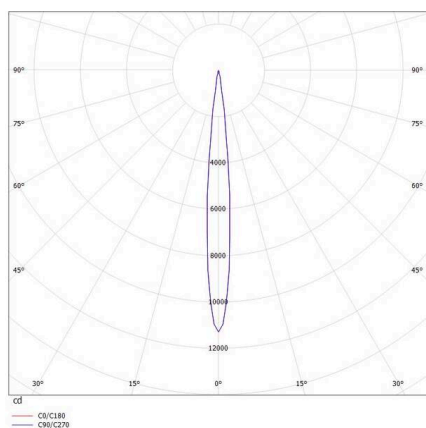

VIBO

668-00201022355d

VIBO SD DIMM SURFACE MOUNTED SPOTLIGHT made of aluminium, white, similar to RAL 9016, stray light-free hexagonal lens beam 10°, light output direct, UGR <16, with converter, max. 500mA, dimmability: DALI, IP20

SKETCH

TECHNICAL DETAILS

Light source	LED
System performance [W]	8
Luminous flux [lm]	410
Current sec. [mA]	500
Colour temperature	2700K
CRI	>90
UGR	<16
Optics	stray light-free hexagonal lens
Converter	with converter
Dimmability	DALI
Light emission area	direct
Beam angle	10°
Voltage	220-240V 50/60Hz
Height [mm]	87
Diameter [mm]	108
IP protection class	IP20
IP protection class	protection cl. I
Material	aluminium
Colour of body	white
RAL	9016
Lifetime [h]	L80 B10 50 000
Energy efficiency class	G
Number of luminaires B16A	50
Net weight [kg]	0.79
EAN number	9008905777295

LIGHT DISTRIBUTION CURVE

Energy label

The values are rated values. Power and luminous flux are initially subject to a tolerance of +/- 10%.
Colour temperature tolerance: +/- 150 K. The values apply to an ambient temperature of 25°C unless otherwise specified.