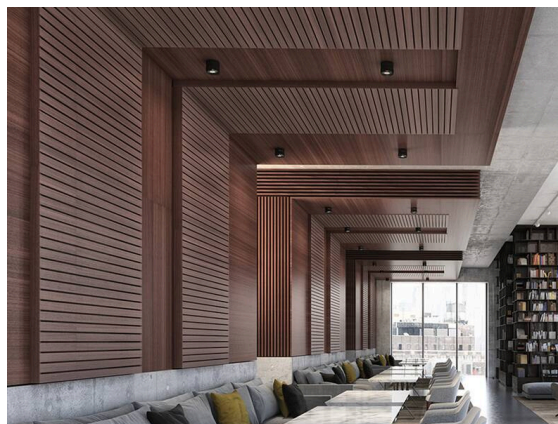

VIBO

668-00201022355d

VIBO SD DIMM SURFACE MOUNTED SPOTLIGHT made of aluminium, white, similar to RAL 9016, stray light-free hexagonal lens beam 10°, light output direct, UGR <16, with converter, max. 500mA, dimmability: DALI, IP20

SKETCH

TECHNICAL DETAILS

Light source	LED
System performance [W]	8
Luminous flux [lm]	410
Current sec. [mA]	500
Colour temperature	2700K
CRI	>90
UGR	<16
Optics	stray light-free hexagonal lens
Converter	with converter
Dimmability	DALI
Light emission area	direct
Beam angle	10°
Voltage	220-240V 50/60Hz
Height [mm]	87
Diameter [mm]	108
IP protection class	IP20
IP protection class	protection cl. I
Material	aluminium
Colour of body	white
RAL	9016
Lifetime [h]	L80 B10 50 000
Energy efficiency class	G
Number of luminaires B16A	50
Net weight [kg]	0.79
EAN number	9008905777295