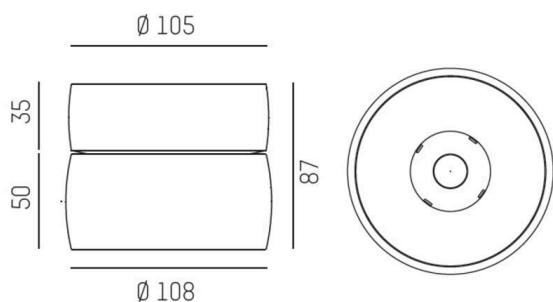

VIBO

668-00201022355d

VIBO SD DIMM SURFACE MOUNTED SPOTLIGHT made of aluminium, white, similar to RAL 9016, stray light-free hexagonal lens beam 10°, light output direct, UGR <16, with converter, max. 500mA, dimmability: DALI, IP20

SKETCH

TECHNICAL DETAILS

Light source	LED
System performance [W]	8
Luminous flux [lm]	410
Current sec. [mA]	500
Colour temperature	2700K
CRI	>90
UGR	<16
Optics	stray light-free hexagonal lens
Converter	with converter
Dimmability	DALI
Light emission area	direct
Beam angle	10°
Voltage	220-240V 50/60Hz
Height [mm]	87
Diameter [mm]	108
IP protection class	IP20
IP protection class	protection cl. I
Material	aluminium
Colour of body	white
RAL	9016
Lifetime [h]	L80 B10 50 000
Energy efficiency class	G
Number of luminaires B16A	50
Net weight [kg]	0.79
EAN number	9008905777295

LIGHT DISTRIBUTION CURVE

Energy label

The values are rated values. Power and luminous flux are initially subject to a tolerance of +/- 10%.
Colour temperature tolerance: +/- 150 K. The values apply to an ambient temperature of 25°C unless otherwise specified.