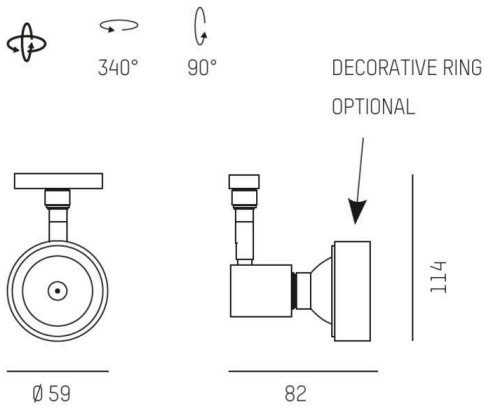

CONTE

659-00275000066

CONTE VOLARE TRACK SPOTLIGHT WITH 2 PH VOLARE ADAPTER black, similar to RAL 9005, beam see light source, swiveling 340°, tilting 90°, dimmability: not dimmable, adapter/ceiling base black, IP20 without lamp,

SKETCH

TECHNICAL DETAILS

Light source	QPAR 16 50W
Number of sockets	1x
Socket	GU10
Luminous flux [lm]	see light source
Colour temperature	see light source
CRI	see light source
Dimmability	not dimmable
Beam angle	see light source
Voltage	220-240V 50/60Hz
Length [mm]	82
Height [mm]	114
Diameter [mm]	59
IP protection class	IP20
IP protection class	protection cl. I
Colour of body	black
RAL	9005
Colour of adapter / ceiling base	black
Net weight [kg]	0.14
EAN number	9008905682124

Energy label

The values are rated values. Power and luminous flux are initially subject to a tolerance of +/- 10%.
Colour temperature tolerance: +/- 150 K. The values apply to an ambient temperature of 25°C unless otherwise specified.